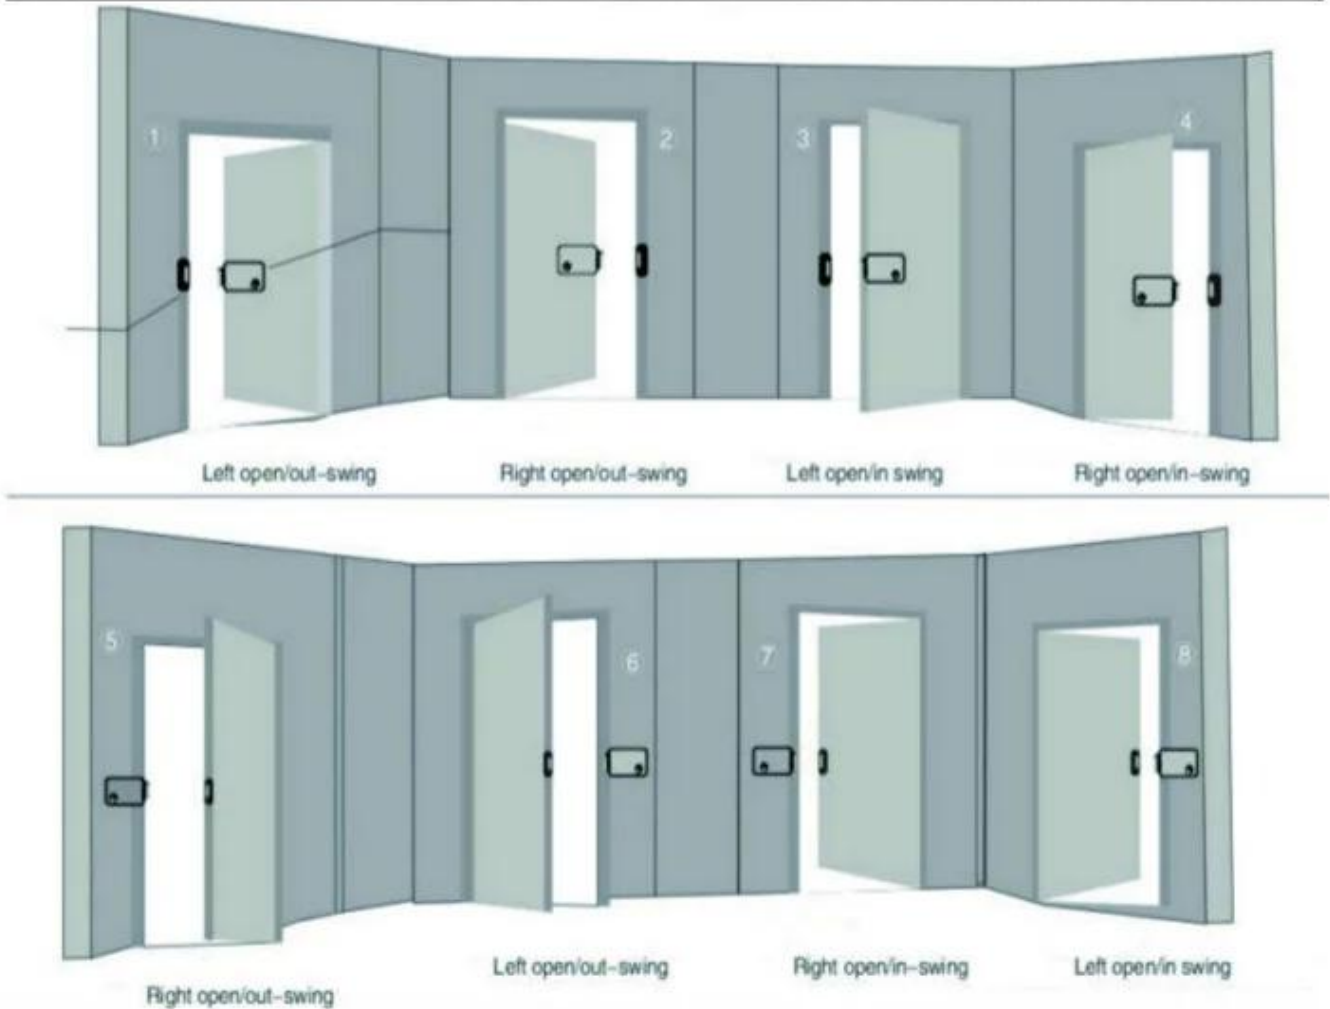

Electric control locks all kinds installation schematic diagram

Packing & Delivery

Shipping Way

With rich international trade experience we know the international shipping very well , We know which express or air/sea line is cheap and safe to your country . We can supply various certificate for you to clean your custom to such as CO , FTA , Form F , Form E ...Ect . We wil provide our professional suggestion for your shipping . EXW , FOB , FCT , CIF , CFR ...trade term are ok for us .