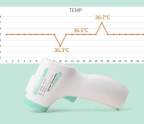

1 SECOND FACT MEASUREMENT