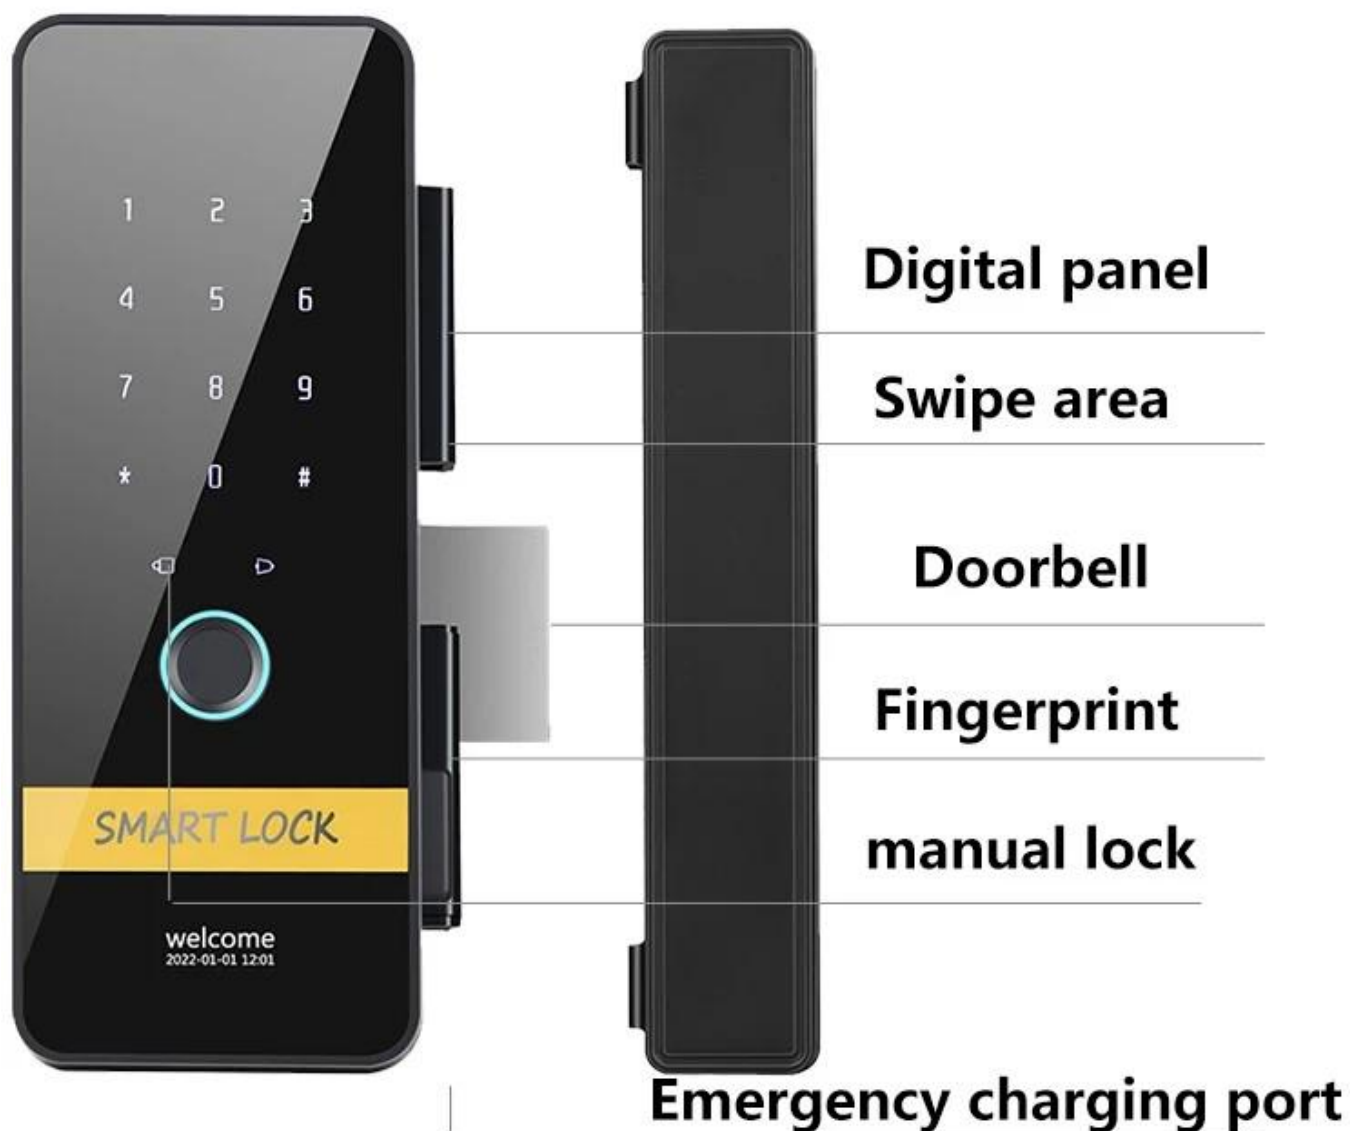

Product information

Indoor switch lock

open/automatic lock/one-key lock mode switch
(restore factory mode)