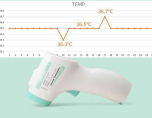

15 MEASURE LCD
ACCURATE ALARMING