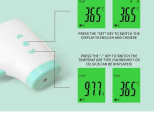

SETUP INSTRUCTIONS