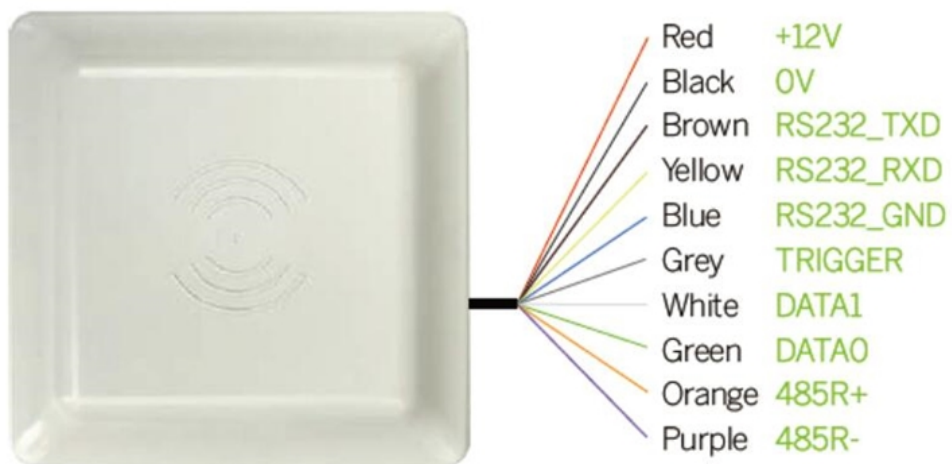

Wiring diagram

Standard Version

prodotti correlati