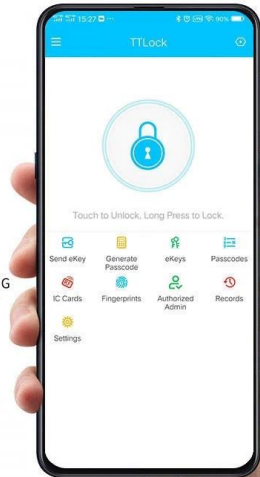

FINGERPRINT UNLOCK

 FINGERPRINT ONLY K2F²

100
STORE 100 FINGERPRINTS

≈1.5s
QUICK UNLOCK

APP MANAGEMENT

THE INTELLIGENT LOCK CAN BE MANAGED AT ANY TIME THROUGH TTLOCK APP

TEMPORARY PASSWORD

TIME EFFECTIVE PASSWORD
AUTOMATIC EXPIRATION

PASSWORD UNLOCK

Touch the panel to wake up the door lock the password can prevent peeping, and the input is more convenient

023487

VIRTUAL
PASSWORD

678950

CORRECT
PASSWORD

157039

VIRTUAL
PASSWORD

USER MANAGEMENT

ADD, DELETE USERS
CHANGE PERMISSION

USER PASSWORD MANAGEMENT

PASSWORD AGING SETTING
DELETE USER PASSWORD

DOOR LOCK RECORD

TT LOCK APP
EASY TO VIEW

*THE REMOTE FUNCTION NEEDS TO PURCHASE A BLUETOOTH GATEWAY

HIGH FREQUENCY 13.56 HZ INDUCTION CARD

SUITABLE FOR PEOPLE
WITHOUT FINGERPRINTS

SUITABLE FOR
CHILDREN

SUITABLE FOR
THE ELDERLY

*The card shall be subject to the physical object *1000 cards capacity
If it is lost, please cancel the card authority