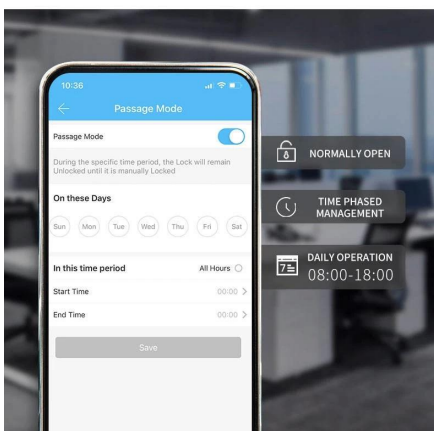

The ekey can be used
permanently

VOICE REMINDER

Live voice reminder

NORMALLY OPEN MODE

It can be set to be normally open for easy access

DOORBELL FUNCTION

IP67 PROTECTION

K5F