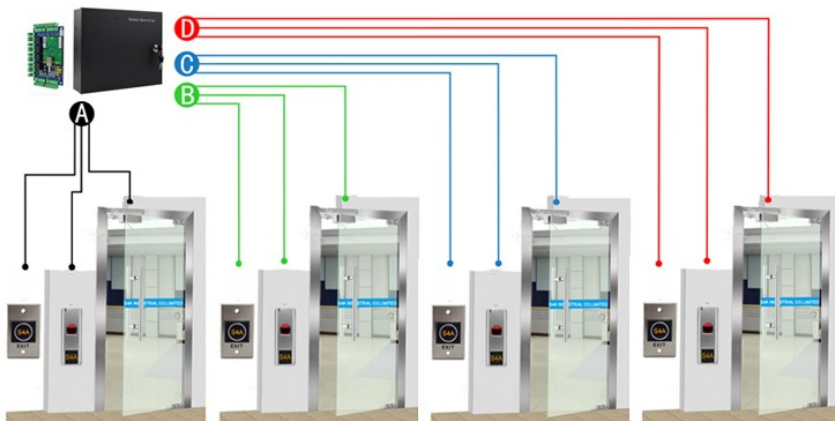

Kindly remind:

All network control board must configure with access power supply.
1 board for 1 power supply

ACM-WEG04

Four doors 1 way: Control 4doors (Enter by Swipe cards and Exit by Push button)