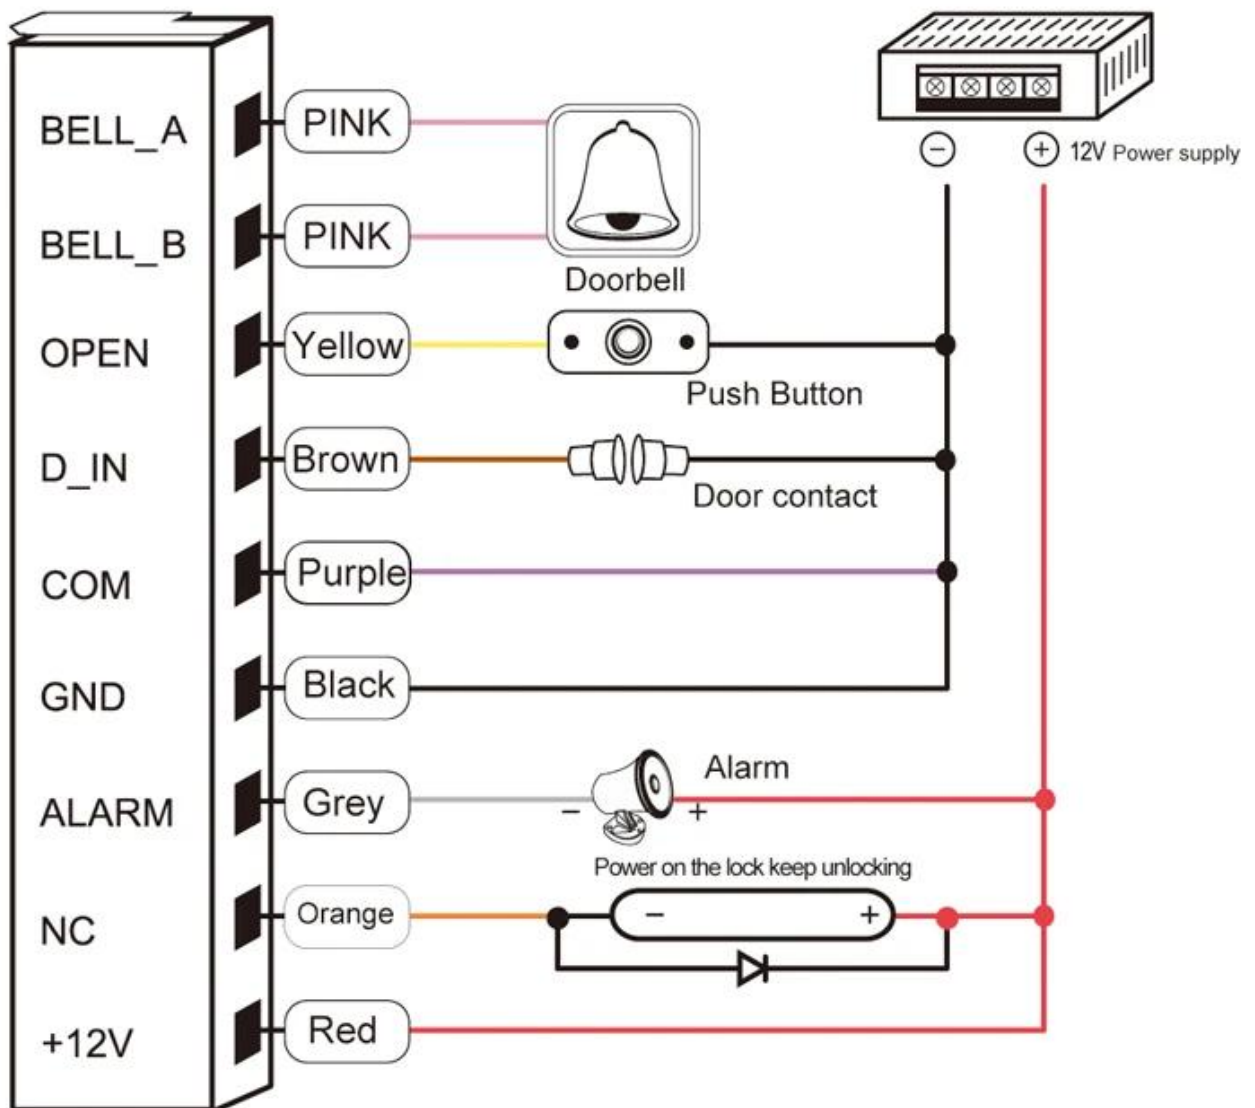

Waterproof IP68 (Optional)

Card type: EM
User Capacity: 2000

Wiegand 26: Output & Input

Common power supply diagram

SHENZHEN GOLDBRIDGE INDUSTRIAL CO., LTD

Address: Futian District, Shenzhen of China

Telephone: +86-755-83767678