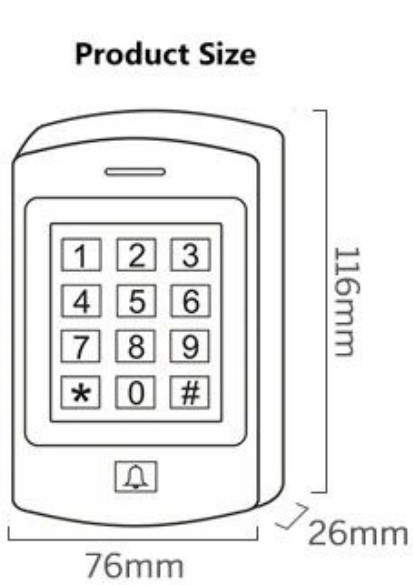

> PIN 46

>

>

>

	1000 / PINS 990 + 10
	9 18V DC
	50mA
	80mA
	12 3 * 4
	EM
	125KHz
	2 6cm
	1 NO NC
	0 99 5
	3
	-40°C 60°C -40°F 140°F
	10 RH-90 RH
	116L x 76W x 26H mm
	600g
	700g

1 Relay, 1000 Users
(990 normal users +
10 visitor users)

With 2pcs Remote Control
for optional

Backlit Keypad
Multi-color LED status display
Doorbell for the visitors

Waterproof, conforms to IP66

Anti-Tamper Alarm

RFID ID Outswinging

ACM-B101-B
 ACM-B101-B
 ID
 Outswinging
 RFID

- >
- > IP66
- > 1000 990 + 10
- > 3 PIN + PIN
- > 125KHz EM
- > PIN 46
- >
- >
- >

1000 / PINS 990 + 10
9 18V DC
50mA
80mA
12 * 6
EM
125KHz
2 6cm
1 NO NC
0 99 5
3
-40°C 60°C -40°F 140°F
10 RH-90 RH
136L x 56W x 25H mm
490g
550g