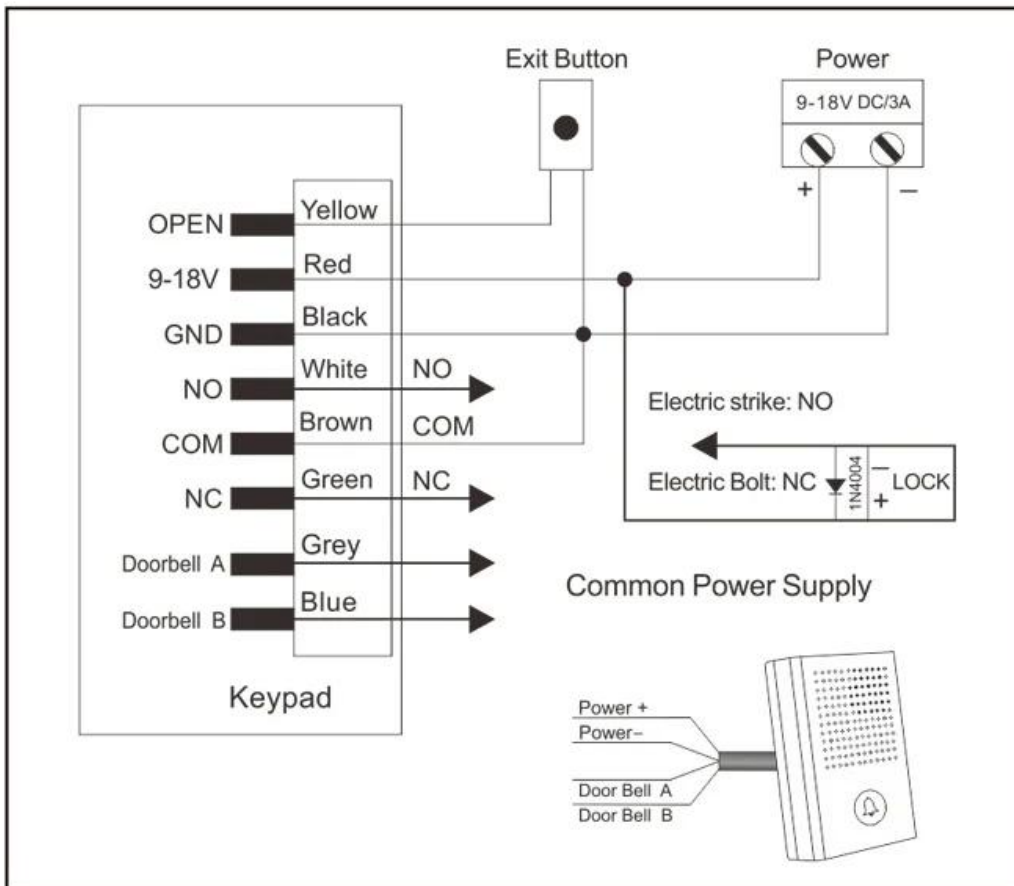

1 Relay, 1000 Users
(990 normal users +
10 visitor users)

With 2pcs Remote Control
for optional

Backlit Keypad
Multi-color LED status display
Doorbell for the visitors

Waterproof, conforms to IP66

Anti-Tamper Alarm

Common Power Supply

Special Power Supply

Product Size

Gift Box Size

ACM223

RFID
125Khz EM1000 / 4000

ACM209-NW

RFID AccessControl
125Khz EM