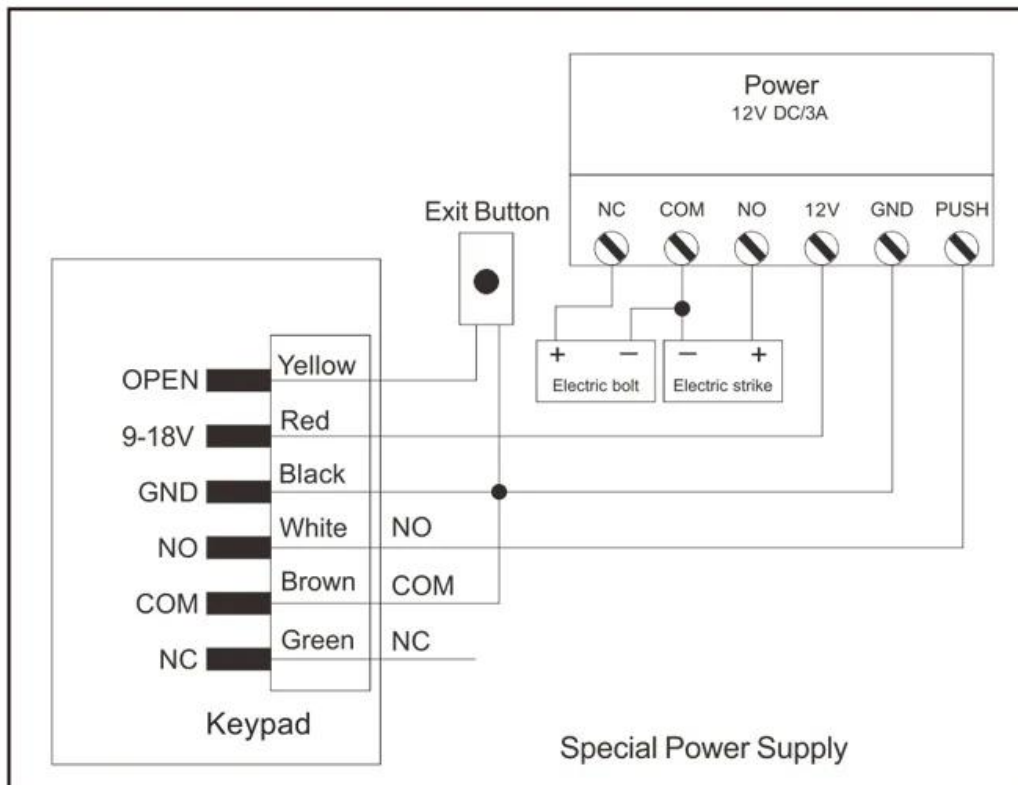

Product Size

Gift Box Size

Special Power Supply