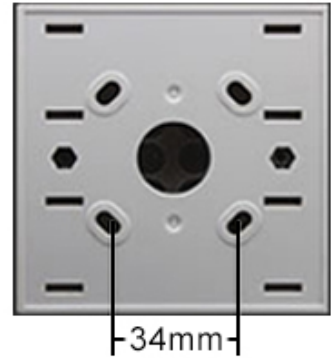

ACM-K3G

100

14.08KG

47x39x30cm