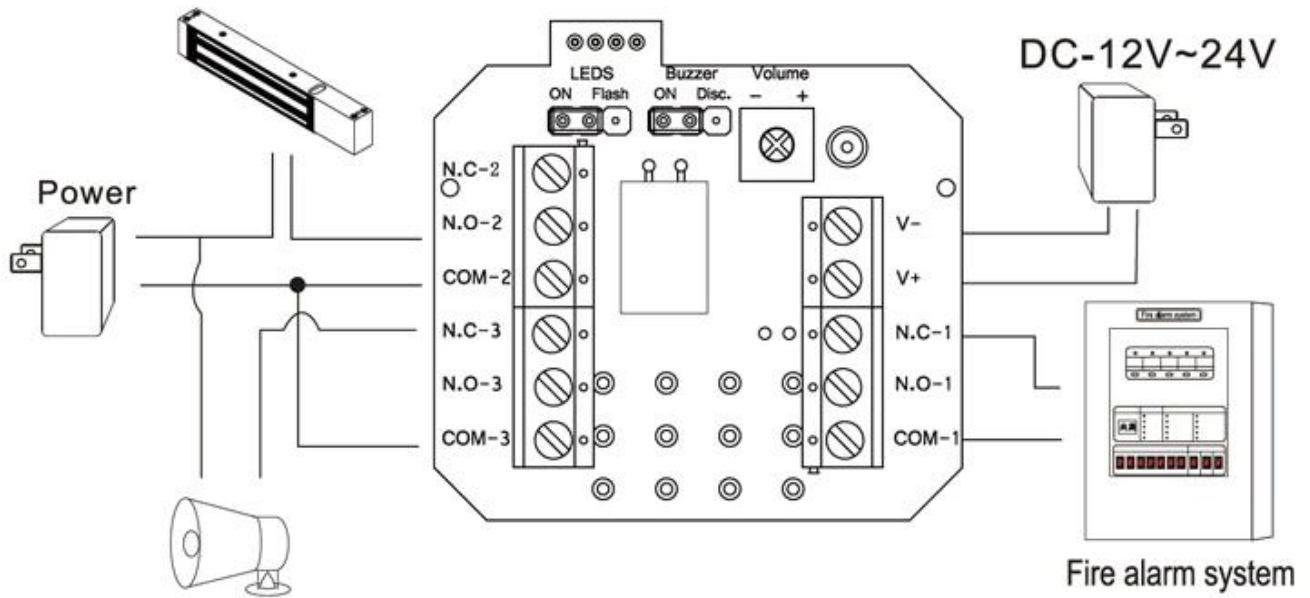

Wiring Diagram