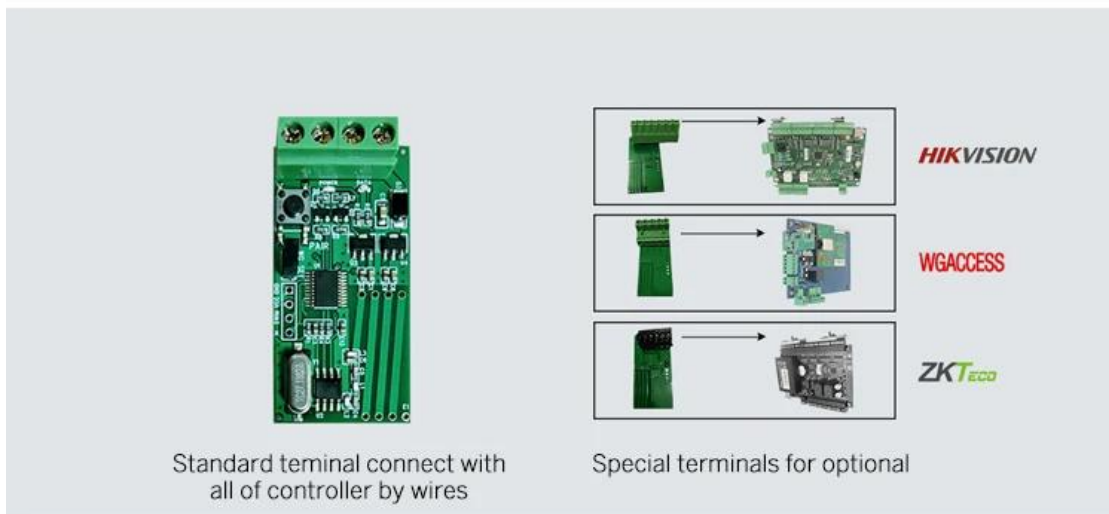

≤2uA

≤20mA

433MHz

□□20m

Can work with any wiegand controller

Standard terminal connect with all of controller by wires

Special terminals for optional

Can pair 16pcs max

### Connection (Receiver with Controller)