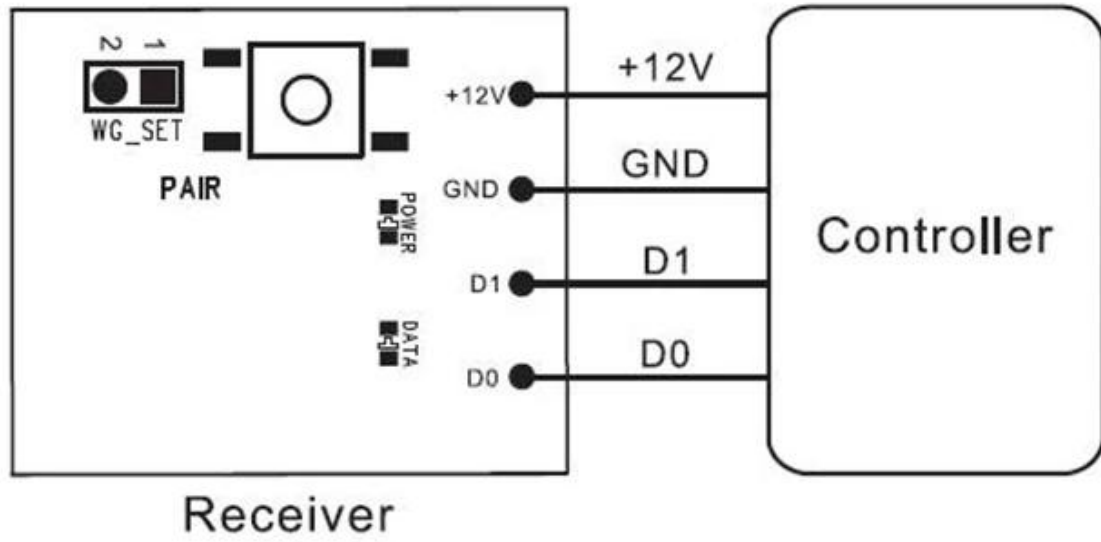

≤2uA

≤20mA

433MHz

□□20m

Can work with any wiegand controller

Standard terminal connect with all of controller by wires

Special terminals for optional

Can pair 16pcs max

### Connection (Receiver with Controller)