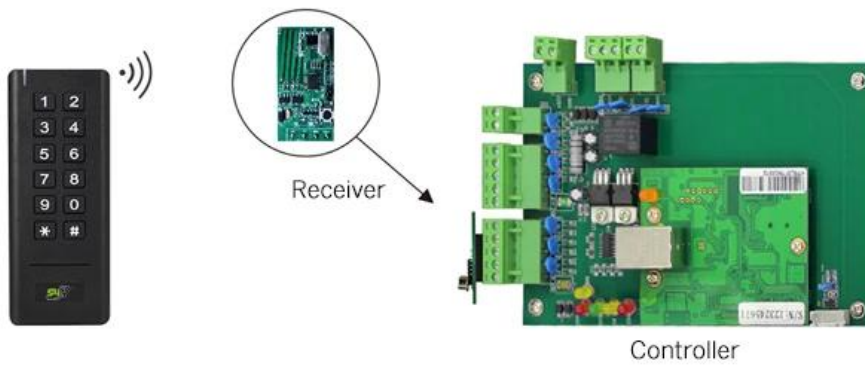

≤2uA

≤20mA

433MHz

□□20m

Can work with any wiegand controller

Standard terminal connect with all of controller by wires

Special terminals for optional

Can pair 16pcs max

Battery powered, no need wires any more!

### Connection (Receiver with Controller)