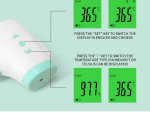

SETUP INSTRUCTIONS