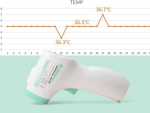

**NO-CONTACT
INFRARED THERMOMETER**