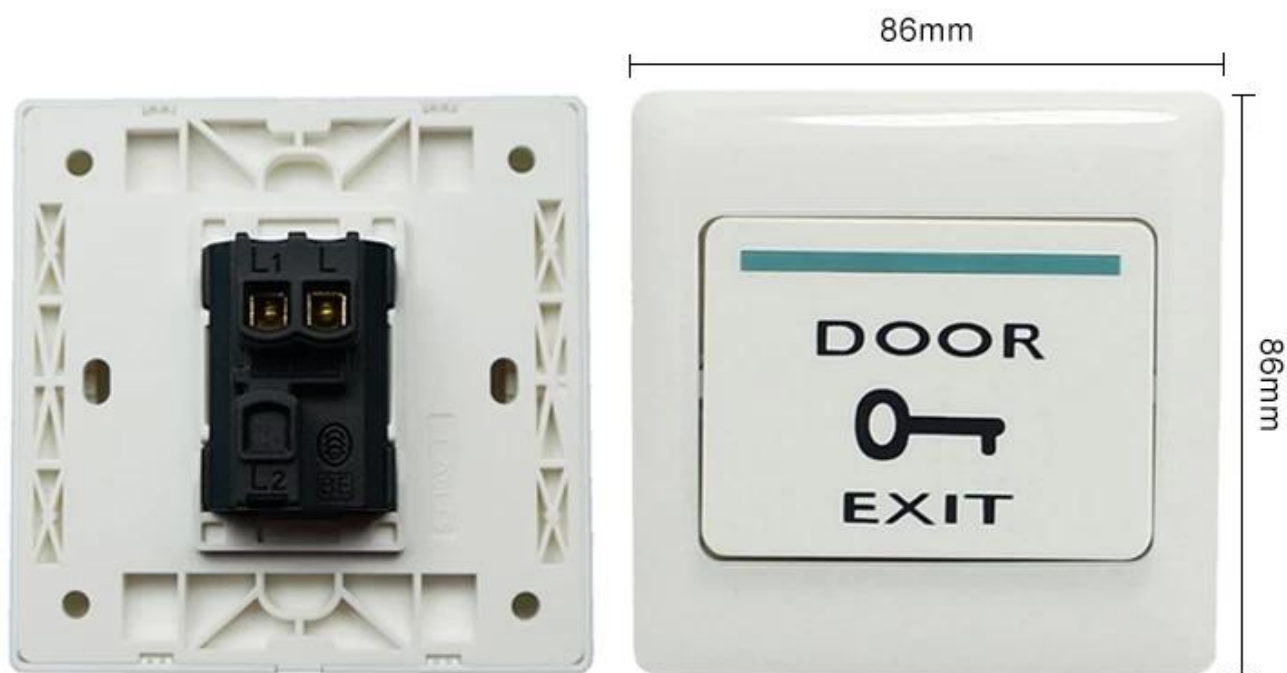

Dimensions	86Lx86Wx20H(mm)
Standard Structure	Fireproof Material
Current Rating	3A,36VDC Max
Output Contact	NC\COM
Mechanical Life	1000000 tested
Suitable for Door	Hollow Door
Operating temp	-10°C~55°C(14°F-131°F)
Panel Material	Fireproof Material
Weight	0.15kg
Standard Packing	200pcs

Wiring Diagram