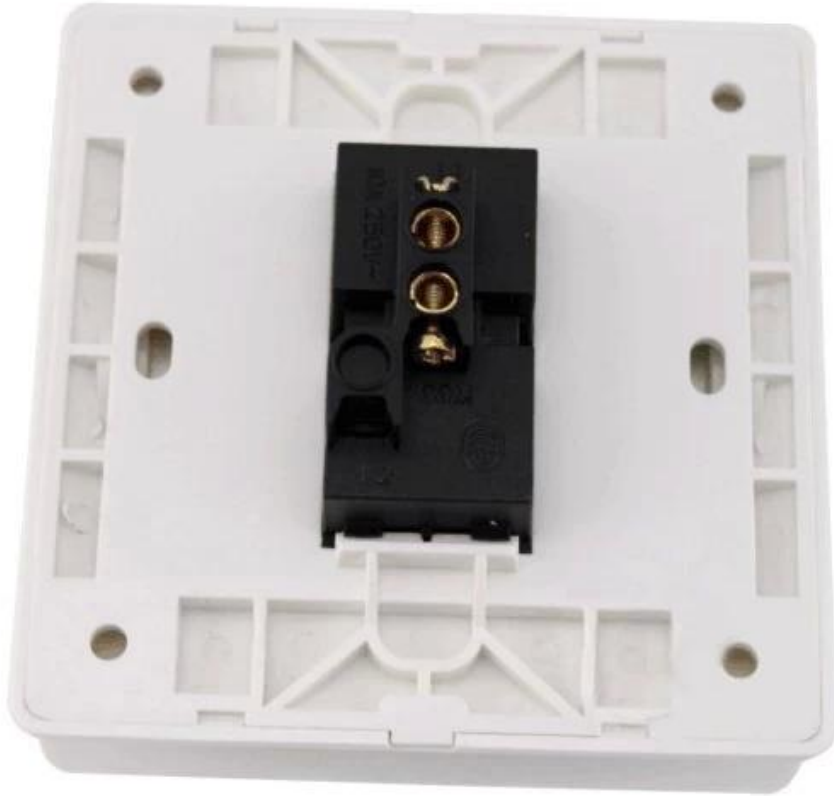

服務項目

1. 1 承接各類電器安裝及維修 24 小時
2. 2 承接各類電器安裝及維修 承接各類電器安裝及維修 承接各類電器安裝及維修
3. 3 OEM / ODM 承接
4. 4 承接各類電器安裝及維修 承接各類電器安裝及維修 承接各類電器安裝及維修
5. 5 承接各類電器安裝及維修
6. 1 承接各類電器安裝及維修 承接各類電器安裝及維修 承接各類電器安裝及維修
7. 2 承接各類電器安裝及維修 承接各類電器安裝及維修 承接各類電器安裝及維修
8. 3 承接各類電器安裝及維修 承接各類電器安裝及維修 承接各類電器安裝及維修
9. 6 承接各類電器安裝及維修 承接各類電器安裝及維修 承接各類電器安裝及維修 1 5 承接各類電器安裝及維修 7 30
10. 7 承接各類電器安裝及維修 承接各類電器安裝及維修 承接各類電器安裝及維修 T / T 承接各類電器安裝及維修 承接各類電器安裝及維修
11. 8 承接各類電器安裝及維修 DHL FEDEX TNT UPS EMS SEA 承接各類電器安裝及維修 AIR 承接各類電器安裝及維修 承接各類電器安裝及維修