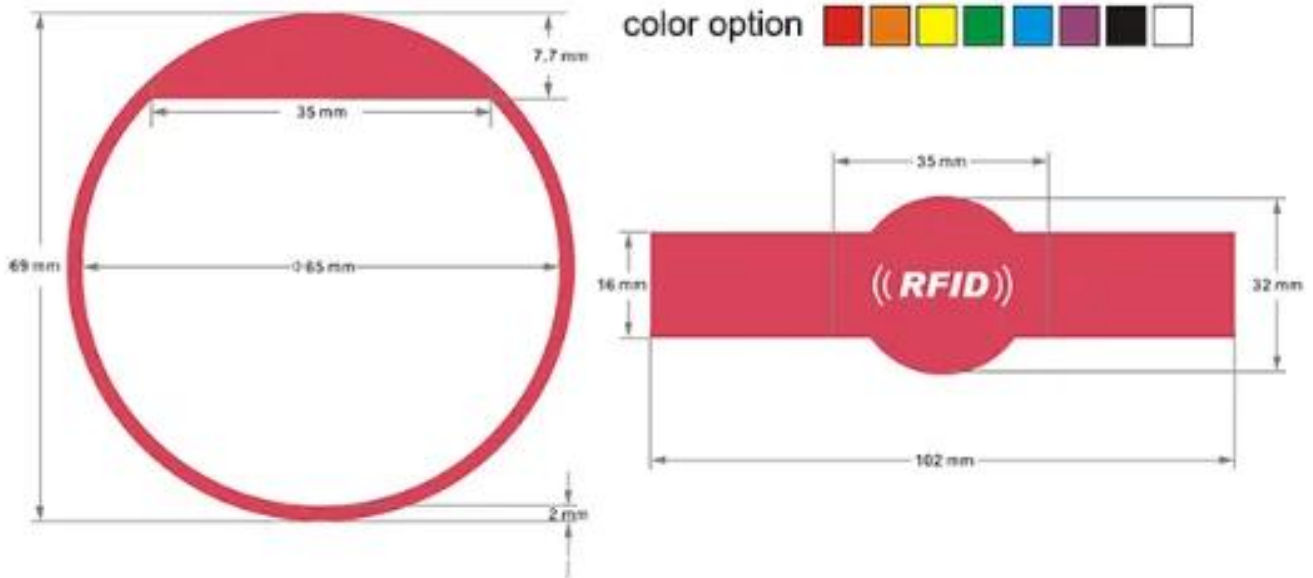

- 1.
- 2.
- 3. 125KHZ 13.56MHZ 868Mhz-915Mhz TK4100 F08 Alien3

Size :Dia 45mm/50mm/55mm/60mm/65mm/70mm/74mm

RFID

RFID PVC 125khz 13.56mhz 860-960mhz