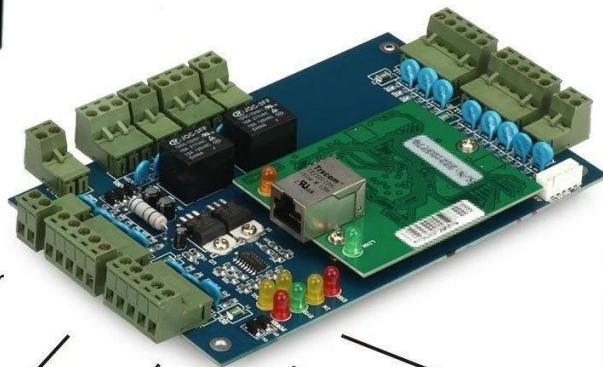

TCP/IP Door Controller