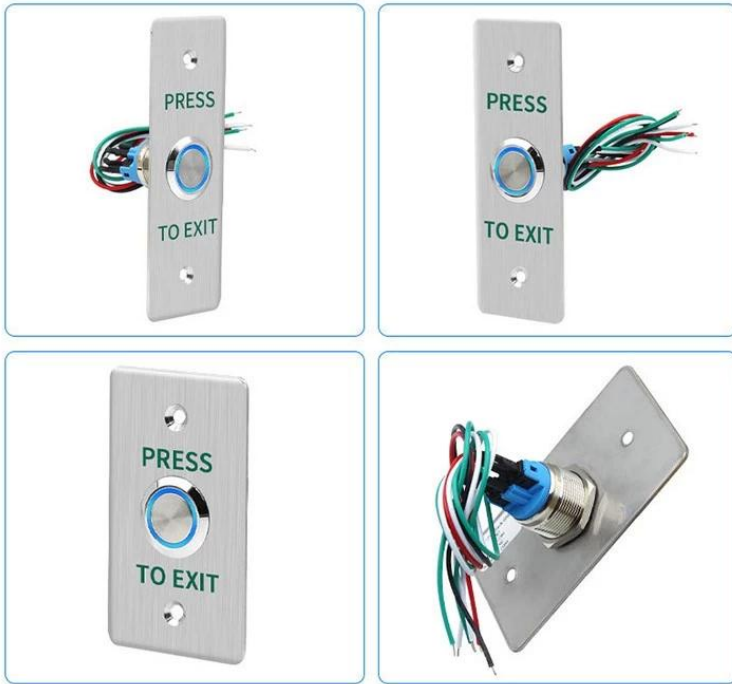

PRODUCT FEATURES

Outdoor waterproof
and rain proof

Metal housing
anti-vandal

LED indicator button

Intuitive response
design with built-in
quality springs for
longer use

PRODUCT PARAMETERS

【Function】

Power Supply: DC12V or DC24V

Output Contact: NO/NC/COM

Waterproof: IP65

Panel Material: 1.8mm thick 304 stainless steel

LED Indicator: Blue

Screw*2PCS

Stainless steel switch*1PCS

WIRING INSTRUCTIONS

Connect only 2 wires without light switch :NO, COM can be used
 Four cables need to be connected with the light switch :NO, COM(two green cables), +12V, GND(red and black 12V power cables)