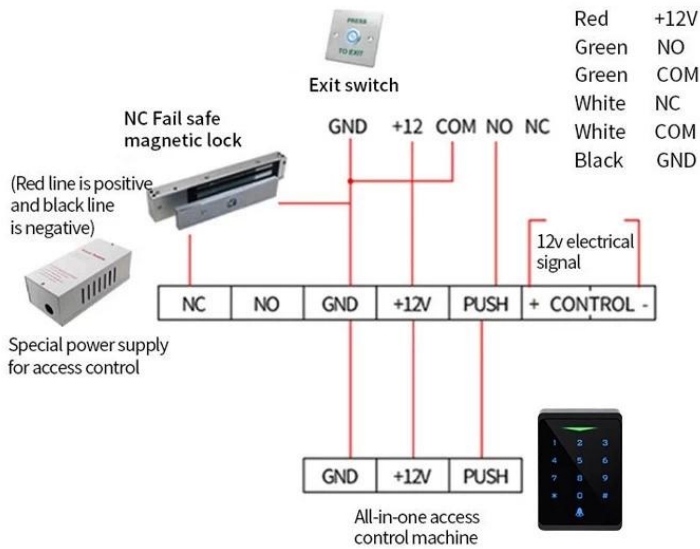

WIRING INSTRUCTIONS

Connect only 2 wires without light switch :NO, COM can be used
Four cables need to be connected with the light switch :NO, COM(two green cables), +12V, GND(red and black 12V power cables)