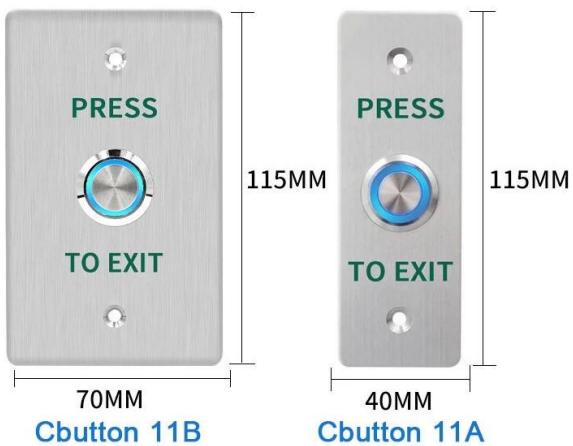

【Function】

Power Supply: DC12V or DC24V

Output Contact: NO/NC/COM

Waterproof: IP65

Panel Material: 1.8mm thick 304 stainless steel

LED Indicator: Blue