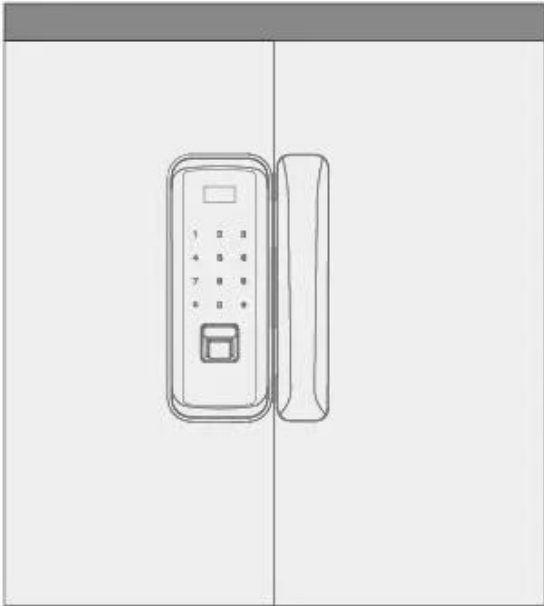

Product information

Indoor switch lock

open/automatic lock/one-key lock mode switch
(restore factory mode)

WHICH ONE YOU NEED

Right side open

Left side open

Left side

Right side