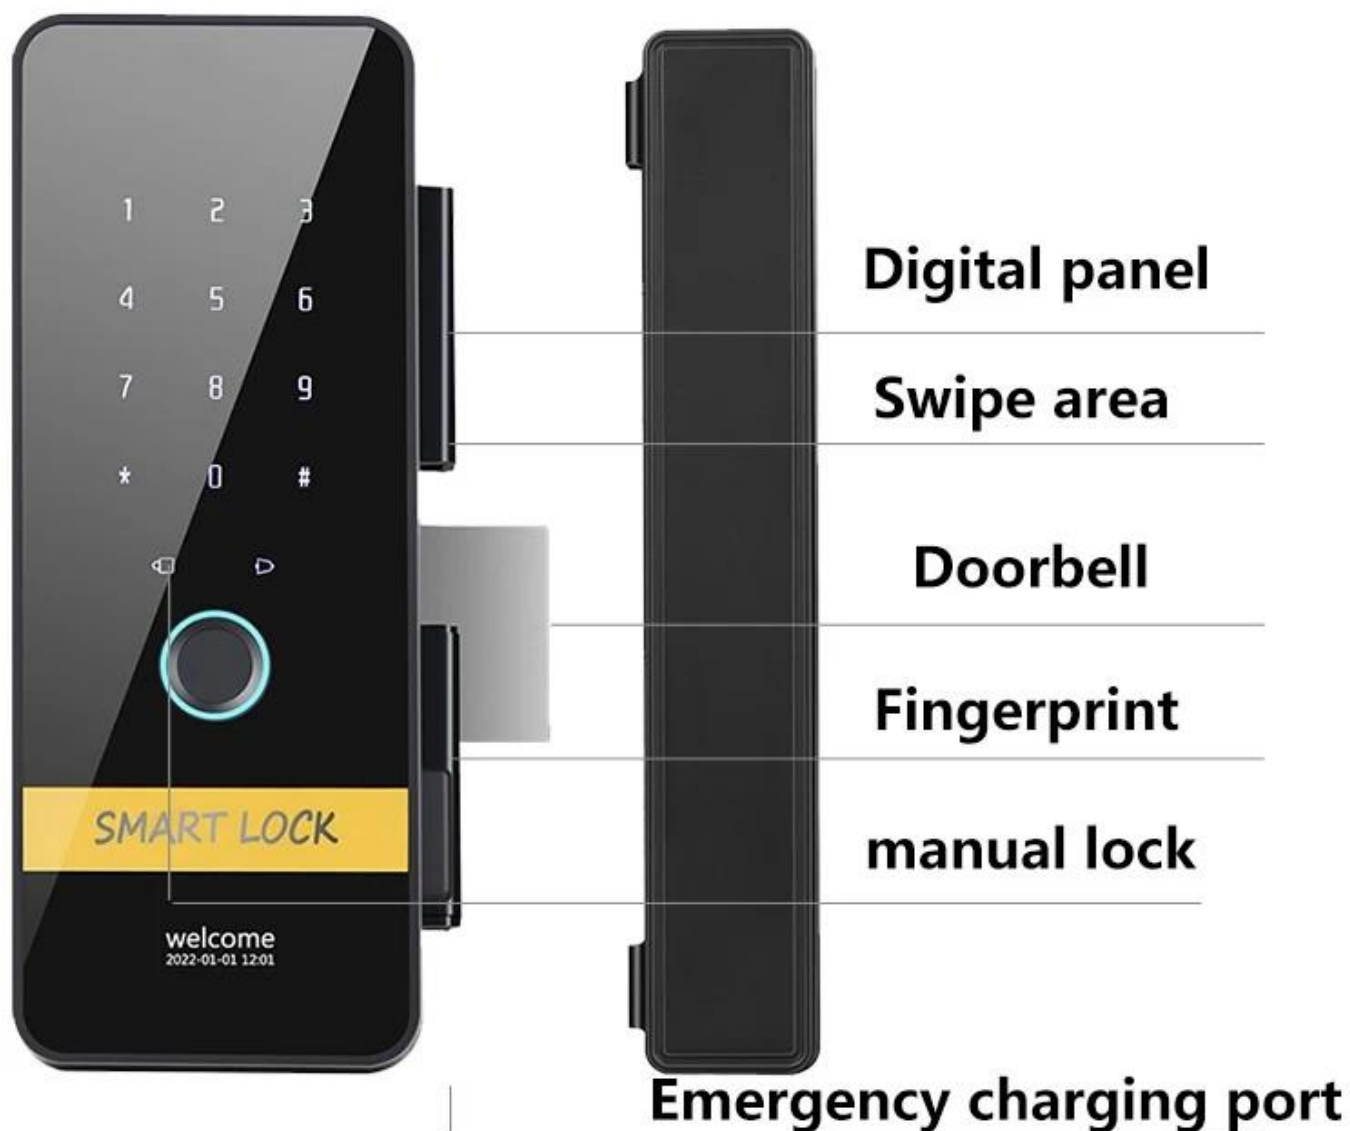

Binocular 3D Face recognition

Contactless face verification unlocking safe, fast and intimate

XXXXXXXXXXXXXXXXXXXX ID Wifi Tuya XXXXXXXXXXXXXXX
XXXXXXXXXXXXXXXXXXXX

1. 4 XXXXXXXXXXXXXXXXXXXXXXXXXXXXXXXXXXXXXXX
2. XXXXXXXXXXXXXXX
3. XXXXXXXXXXXXXXXXXXXXXXXXXXXXXXX
4. XXXXXXXXXXX
5. XXXXXXXXXXX

Product information

Indoor switch lock

open/automatic lock/one-key lock mode switch
(restore factory mode)

WHICH ONE YOU NEED

Right side open

Left side open

Left side

Right side