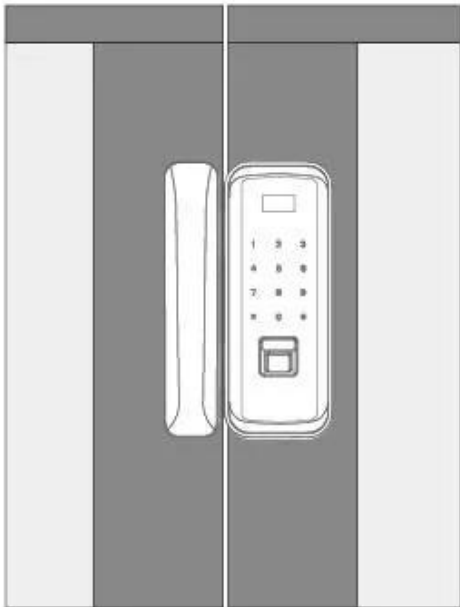

Product information

Indoor switch lock

open/automatic lock/one-key lock mode switch
(restore factory mode)

WHICH ONE YOU NEED

Right side open

Left side open

Left side

Right side