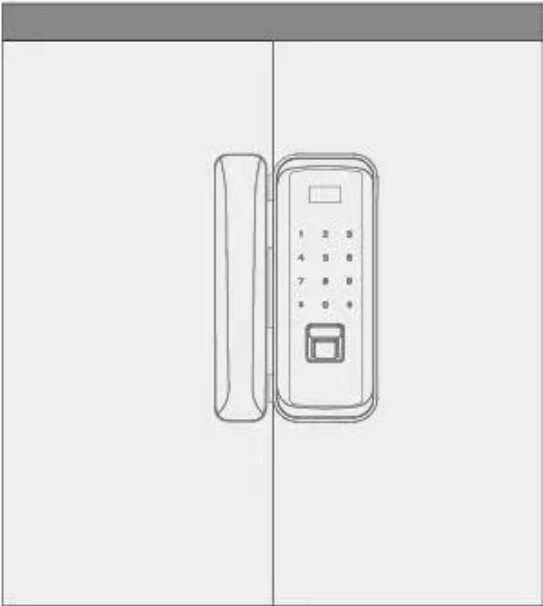

Binocular 3D Face recognition

Contactless face verification unlocking safe, fast and intimate

XXXXXXXXXXXXXXXXXXXX ID Wifi Tuya XXXXXXXXXXXXXXX
XXXXXXXXXXXXXXXXXXXX

1. 4 XXXXXXXXXXXXXXXXXXXXXXXXXXXXXXXXXXXXXXX
2. XXXXXXXXXXXXXXX
3. XXXXXXXXXXXXXXXXXXXXXXXXXXXXXXX
4. XXXXXXXXXXX
5. XXXXXXXXXXX

Product information

Indoor switch lock

open/automatic lock/one-key lock mode switch
(restore factory mode)

WHICH ONE YOU NEED

Right side open

Left side open

Left side

Right side