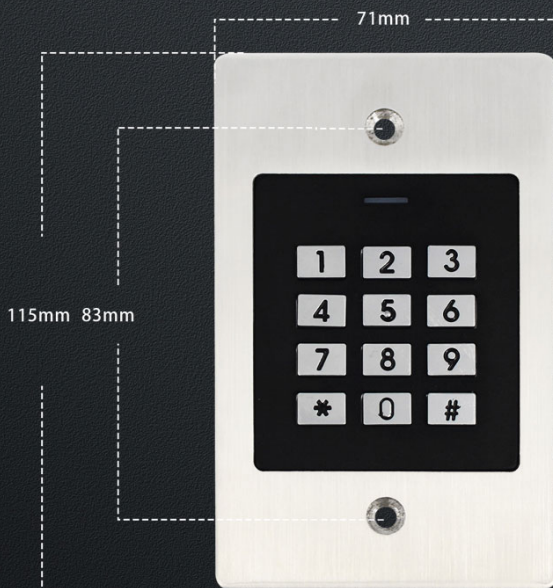

Wiegand
input & output

Data 0

Data 1

Brushed Metal Case

Size