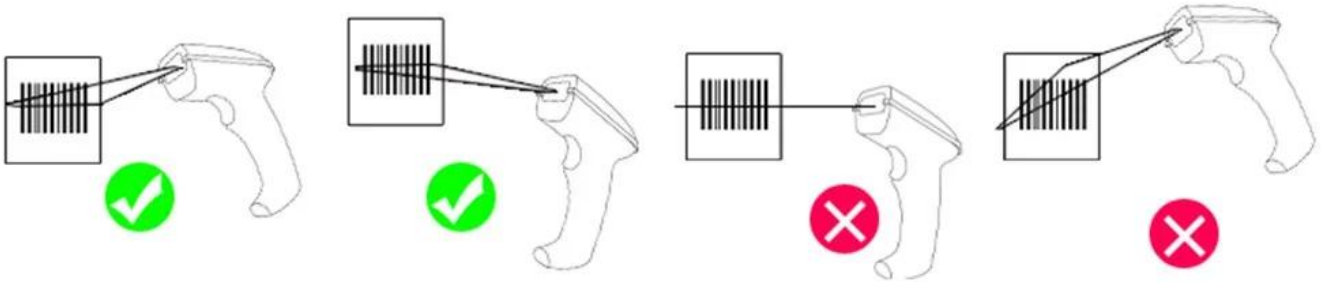

CAUTION  LASER LIGHT WHEN OPEN
DO NOT STARE INTO BEAM

Complies with CE, IEC 60825-1 and IEC 60825-2
permanently Laser Notice No. 35 dated July 18, 2017
THORlabs 11100AVAL 2000-2000-0000
ACCURACY: 1/8" @ 100' ± 0.001"
FLARE LASER PRODUCTS • 1-800-451-7273

How to Use This Barcode Scanner?

1. For better scanning function, please hold this scanner at right angle, don't decode it at 90°.

2. For truly decoding the barcode, scanning laser must cover the whole barcode.

How to Assemble/Disassemble the Cable?

Plug sharp things like toothpick or clip into the right hole and then pull out the cable easily.

Shakeproof

Super decoding

Compatible
different terminal

High Cost-Effective