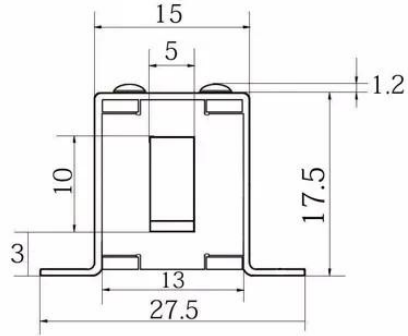

□□□□□□	□□□□ □□
□□□	54.5L×41W×28H(mm)
□□□□□	□□10×□10×□□10(mm)
□□□□	0.65A±10%
□□□□:	DC12V
□□□□□□□□□□	□□□□□□□□□□□□□□□□□□□□
□□□□□□□□□□□□	□□
□□□	0.18kg
□□	-40°C~50°C

Re: ACM Brand Door Electromagnetic Magnetic EM Lock				
				
Magnetic lock (60kg/100lbs) , Size: 80×38×25 mm (ACM-Y60)	180KG/300LBS indicator magnetic lock, LED , Size: 170×40×21 mm (ACM-Y180/Y350/Y500)	280KGS/600LBS LED/Timer Magnetic Lock, 5bolts Size: 250×47×25 mm (ACM-Y280)	560kg/1200lbs LED Dual Door Magnetic Lock ,Size: 500×47×25 mm (ACM-Y280D)	280kgs/600lbs & 180kg/300lbs Concealed magnetic lock (ACM-Y280N:224×40×25 mm /Y180N:184×30.5×22.5 mm)
RE: Electric Strike , Electric Deadbolt Lock , RIM Lock , Cabinet Lock				
				
Long type Electronic Strike Lock Size: 250x25x31mm (ACM-Y132)	Electronic Strike Lock Size: 110x25x31mm (ACM-Y130)	Electronic Strike Lock Size: 149x28x31mm (ACM-Y131)	Model Item: ACM-Y138A / ACM-138B Lock Size: 149x39x34mm	Model Item: ACM-Y137S Feedback Singal Lock Size: 150x38x34mm
				
ACM-Y100-2pin Fall Safe Sturdiness Electronic lock Lock Size : 205x34x40 mm	Item: ACM-Y200 -2pin Timer-delay Lock , Power to unlock , 205×34×40 mm	Item: ACM-Y100S -2Pin Time-delay &NO/NC feedback signal Power to unlock. 205×34×40 mm	Item: ACM-Y200S -5Pin Time-delay &NO/NC/COM feedback signal, 205×34×40 mm	Item: ACM-Y300S -5Pin Time-delay &NO/NC/COM feedback signal, 235×35×42 mm
				
Model Item: ACM-YB032 Electric Display Cabinet Lock	Item: ACM-Y700A/ACM-Y700B Fall Safe Sturdiness Narrow Door lock NO/NC. 205x30x38mm	Model Item: ACM-Y138A/ ACM-138B Lock Size: 149x39x34mm	ACM-Y500U frameless glass doors and glass wall Lock Size : 148x43x39 mm	ACM-Y800 Electric Dropbolt with Key Lock Size: 268x30x38mm
				
Stainless steel electric control RIM lock,Size: 125x98x36mm (ACM-Y091)	CISA Electric RIM Lock, Size: 148×107×35 mm (ACM-Y035)	Yale Waterproof Electric RIM Lock, Size:140×116×55 mm (ACM-Y045)	Hot Sale Electric RIM Lock, Size: 126×101×39 mm,Double cylinders with push button (ACM-Y042)	Yale Waterproof Electric RIM Lock, Size:140x116x55 mm (ACM-Y047)