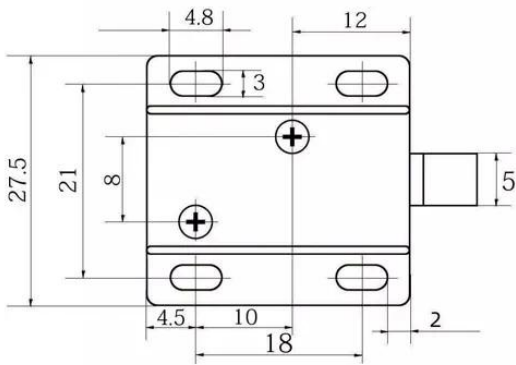

□□□□□□	□□□□ □□
□□□	54.5L×41W×28H(mm)
□□□□□	□□10×□10×□□10(mm)
□□□□	0.65A±10%
□□□□:	DC12V
□□□□□□□□□□	□□□□□□□□□□□□□□□□□□□□
□□□□□□□□□□□□	□□
□□□	0.18kg
□□	-40°C~50°C

Re: ACM Brand Door Electromagnetic Magnetic EM Lock				
				
Magnetic lock (60kg/100lbs) , Size: 80×38×25 mm (ACM-Y60)	180KG/300LBS indicator magnetic lock, LED , Size: 170×40×21 mm (ACM-Y180/Y350/Y500)	280KGS/600LBS LED/Timer Magnetic Lock, 5bolts Size: 250×47×25 mm (ACM-Y280)	560kg/1200lbs LED Dual Door Magnetic Lock ,Size: 500×47×25 mm (ACM-Y280D)	280kgs/600lbs & 180kg/300lbs Concealed magnetic lock (ACM-Y280N:224×40×25 mm /Y180N:184×30.5×22.5 mm)
RE: Electric Strike , Electric Deadbolt Lock , RIM Lock , Cabinet Lock				
				
Long type Electronic Strike Lock Size: 250x25x31mm (ACM-Y132)	Electronic Strike Lock Size: 110x25x31mm (ACM-Y130)	Electronic Strike Lock Size: 149x28x31mm (ACM-Y131)	Model Item: ACM-Y138A / ACM-138B Lock Size: 149x39x34mm	Model Item: ACM-Y137S Feedback Singal Lock Size: 150x38x34mm
				
ACM-Y100-2pin Fall Safe Sturdiness Electronic lock Lock Size : 205x34x40 mm	Item: ACM-Y200 -2pin Timer-delay Lock , Power to unlock , 205×34×40 mm	Item: ACM-Y100S -2Pin Time-delay &NO/NC feedback signal Power to unlock. 205×34×40 mm	Item: ACM-Y200S -5Pin Time-delay &NO/NC/COM feedback signal, 205×34×40 mm	Item: ACM-Y300S -5Pin Time-delay &NO/NC/COM feedback signal, 235×35×42 mm
				
Model Item: ACM-YB032 Electric Display Cabinet Lock	Item: ACM-Y700A/ACM-Y700B Fall Safe Sturdiness Narrow Door lock NO/NC. 205x30x38mm	Model Item: ACM-Y138A/ ACM-138B Lock Size: 149x39x34mm	ACM-Y500U frameless glass doors and glass wall Lock Size : 148x43x39 mm	ACM-Y800 Electric Dropbolt with Key Lock Size: 268x30x38mm
				
Stainless steel electric control RIM lock,Size: 125x98x36mm (ACM-Y091)	CISA Electric RIM Lock, Size: 148×107×35 mm (ACM-Y035)	Yale Waterproof Electric RIM Lock, Size:140×116×55 mm (ACM-Y045)	Hot Sale Electric RIM Lock, Size: 126×101×39 mm,Double cylinders with push button (ACM-Y042)	Yale Waterproof Electric RIM Lock, Size:140x116x55 mm (ACM-Y047)