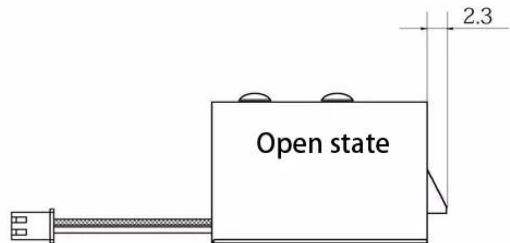

□□□□□□	□□□□ □□
□□□	54.5L×41W×28H(mm)
□□□□□	□□10×□10×□□10(mm)
□□□□	0.65A±10%
□□□□:	DC12V
□□□□□□□□□□	□□□□□□□□□□□□□□□□□□□□
□□□□□□□□□□□□	□□
□□□	0.18kg
□□	-40°C~50°C

Re: ACM Brand Door Electromagnetic Magnetic EM Lock				
				
Magnetic lock (60kg/100lbs) , Size: 80×38×25 mm (ACM-Y60)	180KG/300LBS indicator magnetic lock, LED , Size: 170×40×21 mm (ACM-Y180/Y350/Y500)	280KGS/600LBS LED/Timer Magnetic Lock, 5bolts Size: 250×47×25 mm (ACM-Y280)	560kg/1200lbs LED Dual Door Magnetic Lock ,Size: 500×47×25 mm (ACM-Y280D)	280kgs/600lbs & 180kg/300lbs Concealed magnetic lock (ACM-Y280N:224×40×25 mm /Y180N:184×30.5×22.5 mm)
RE: Electric Strike , Electric Deadbolt Lock , RIM Lock , Cabinet Lock				
				
Long type Electronic Strike Lock Size: 250x25x31mm (ACM-Y132)	Electronic Strike Lock Size: 110x25x31mm (ACM-Y130)	Electronic Strike Lock Size: 149x28x31mm (ACM-Y131)	Model Item: ACM-Y138A / ACM-138B Lock Size: 149x39x34mm	Model Item: ACM-Y137S Feedback Singal Lock Size: 150x38x34mm
				
ACM-Y100-2pin Fall Safe Sturdiness Electronic lock Lock Size : 205x34x40 mm	Item: ACM-Y200 -2pin Timer-delay Lock , Power to unlock , 205×34×40 mm	Item: ACM-Y100S -2Pin Time-delay &NO/NC feedback signal Power to unlock. 205×34×40 mm	Item: ACM-Y200S -5Pin Time-delay &NO/NC/COM feedback signal, 205×34×40 mm	Item: ACM-Y300S -5Pin Time-delay &NO/NC/COM feedback signal, 235×35×42 mm
				
Model Item: ACM-YB032 Electric Display Cabinet Lock	Item: ACM-Y700A/ACM-Y700B Fall Safe Sturdiness Narrow Door lock NO/NC. 205x30x38mm	Model Item: ACM-Y138A/ ACM-138B Lock Size: 149x39x34mm	ACM-Y500U frameless glass doors and glass wall Lock Size : 148x43x39 mm	ACM-Y800 Electric Dropbolt with Key Lock Size: 268x30x38mm
				
Stainless steel electric control RIM lock,Size: 125x98x36mm (ACM-Y091)	CISA Electric RIM Lock, Size: 148×107×35 mm (ACM-Y035)	Yale Waterproof Electric RIM Lock, Size:140×116×55 mm (ACM-Y045)	Hot Sale Electric RIM Lock, Size: 126×101×39 mm,Double cylinders with push button (ACM-Y042)	Yale Waterproof Electric RIM Lock, Size:140x116x55 mm (ACM-Y047)