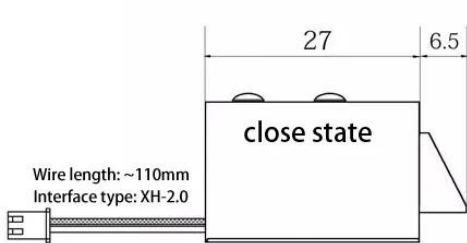

□□□□□□	□□□□ □□
□□□	54.5L×41W×28H(mm)
□□□□□	□□10×□10×□□10(mm)
□□□□	0.65A±10%
□□□□:	DC12V
□□□□□□□□□□	□□□□□□□□□□□□□□□□□□□□
□□□□□□□□□□□□	□□
□□□	0.18kg
□□	-40°C~50°C

Re: ACM Brand Door Electromagnetic Magnetic EM Lock				
				
Magnetic lock (60kg/100lbs) , Size: 80×38×25 mm (ACM-Y60)	180KG/300LBS indicator magnetic lock, LED , Size: 170×40×21 mm (ACM-Y180/Y350/Y500)	280KGS/600LBS LED/Timer Magnetic Lock, 5bolts Size: 250×47×25 mm (ACM-Y280)	560kg/1200lbs LED Dual Door Magnetic Lock ,Size: 500×47×25 mm (ACM-Y280D)	280kgs/600lbs & 180kg/300lbs Concealed magnetic lock (ACM-Y280N:224×40×25 mm /Y180N:184×30.5×22.5 mm)
RE: Electric Strike , Electric Deadbolt Lock , RIM Lock , Cabinet Lock				
				
Long type Electronic Strike Lock Size: 250x25x31mm (ACM-Y132)	Electronic Strike Lock Size: 110x25x31mm (ACM-Y130)	Electronic Strike Lock Size: 149x28x31mm (ACM-Y131)	Model Item: ACM-Y138A / ACM-138B Lock Size: 149x39x34mm	Model Item: ACM-Y137S Feedback Singal Lock Size: 150x38x34mm
				
ACM-Y100-2pin Fall Safe Sturdiness Electronic lock Lock Size : 205x34x40 mm	Item: ACM-Y200 -2pin Timer-delay Lock , Power to unlock , 205×34×40 mm	Item: ACM-Y100S -2Pin Time-delay &NO/NC feedback signal Power to unlock. 205×34×40 mm	Item: ACM-Y200S -5Pin Time-delay &NO/NC/COM feedback signal, 205×34×40 mm	Item: ACM-Y300S -5Pin Time-delay &NO/NC/COM feedback signal, 235×35×42 mm
				
Model Item: ACM-YB032 Electric Display Cabinet Lock	Item: ACM-Y700A/ACM-Y700B Fall Safe Sturdiness Narrow Door lock NO/NC. 205x30x38mm	Model Item: ACM-Y138A/ ACM-138B Lock Size: 149x39x34mm	ACM-Y500U frameless glass doors and glass wall Lock Size : 148x43x39 mm	ACM-Y800 Electric Dropbolt with Key Lock Size: 268x30x38mm
				
Stainless steel electric control RIM lock,Size: 125x98x36mm (ACM-Y091)	CISA Electric RIM Lock, Size: 148×107×35 mm (ACM-Y035)	Yale Waterproof Electric RIM Lock, Size:140×116×55 mm (ACM-Y045)	Hot Sale Electric RIM Lock, Size: 126×101×39 mm,Double cylinders with push button (ACM-Y042)	Yale Waterproof Electric RIM Lock, Size:140x116x55 mm (ACM-Y047)