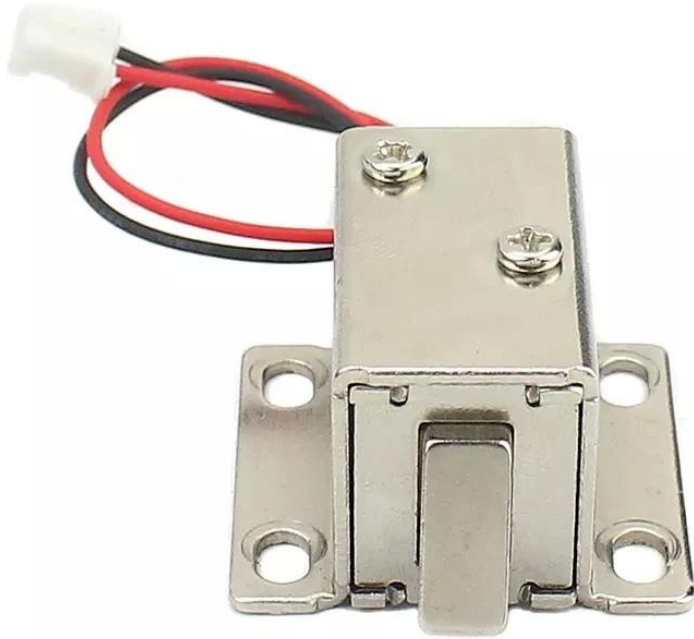

□□□□□□	□□□□ □□
□□□	54.5L×41W×28H(mm)
□□□□□	□□10×□10×□□10(mm)
□□□□	0.65A±10%
□□□□:	DC12V
□□□□□□□□□□	□□□□□□□□□□□□□□□□□□□□
□□□□□□□□□□□□	□□
□□□	0.18kg
□□	-40°C~50°C

Re: ACM Brand Door Electromagnetic Magnetic EM Lock				
				
Magnetic lock (60kg/100lbs) , Size: 80×38×25 mm (ACM-Y60)	180KG/300LBS indicator magnetic lock, LED , Size: 170×40×21 mm (ACM-Y180/Y350/Y500)	280KGS/600LBS LED/Timer Magnetic Lock, 5bolts Size: 250×47×25 mm (ACM-Y280)	560kg/1200lbs LED Dual Door Magnetic Lock ,Size: 500×47×25 mm (ACM-Y280D)	280kgs/600lbs & 180kg/300lbs Concealed magnetic lock (ACM-Y280N:224×40×25 mm /Y180N:184×30.5×22.5 mm)
RE: Electric Strike , Electric Deadbolt Lock , RIM Lock , Cabinet Lock				
				
Long type Electronic Strike Lock Size: 250x25x31mm (ACM-Y132)	Electronic Strike Lock Size: 110x25x31mm (ACM-Y130)	Electronic Strike Lock Size: 149x28x31mm (ACM-Y131)	Model Item: ACM-Y138A / ACM-138B Lock Size: 149x39x34mm	Model Item: ACM-Y137S Feedback Singal Lock Size: 150x38x34mm
				
ACM-Y100-2pin Fall Safe Sturdiness Electronic lock Lock Size : 205x34x40 mm	Item: ACM-Y200 -2pin Timer-delay Lock , Power to unlock , 205×34×40 mm	Item: ACM-Y100S -2Pin Time-delay &NO/NC feedback signal Power to unlock. 205×34×40 mm	Item: ACM-Y200S -5Pin Time-delay &NO/NC/COM feedback signal, 205×34×40 mm	Item: ACM-Y300S -5Pin Time-delay &NO/NC/COM feedback signal, 235×35×42 mm
				
Model Item: ACM-YB032 Electric Display Cabinet Lock	Item: ACM-Y700A/ACM-Y700B Fall Safe Sturdiness Narrow Door lock NO/NC. 205x30x38mm	Model Item: ACM-Y138A/ ACM-138B Lock Size: 149x39x34mm	ACM-Y500U frameless glass doors and glass wall Lock Size : 148x43x39 mm	ACM-Y800 Electric Dropbolt with Key Lock Size: 268x30x38mm
				
Stainless steel electric control RIM lock,Size: 125x98x36mm (ACM-Y091)	CISA Electric RIM Lock, Size: 148×107×35 mm (ACM-Y035)	Yale Waterproof Electric RIM Lock, Size:140×116×55 mm (ACM-Y045)	Hot Sale Electric RIM Lock, Size: 126×101×39 mm,Double cylinders with push button (ACM-Y042)	Yale Waterproof Electric RIM Lock, Size:140x116x55 mm (ACM-Y047)