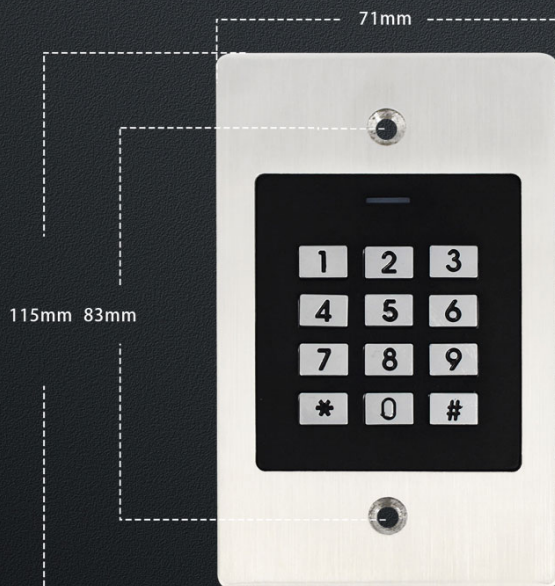

Wiegand
input & output

Data 0

Data 1

Brushed Metal Case

Size