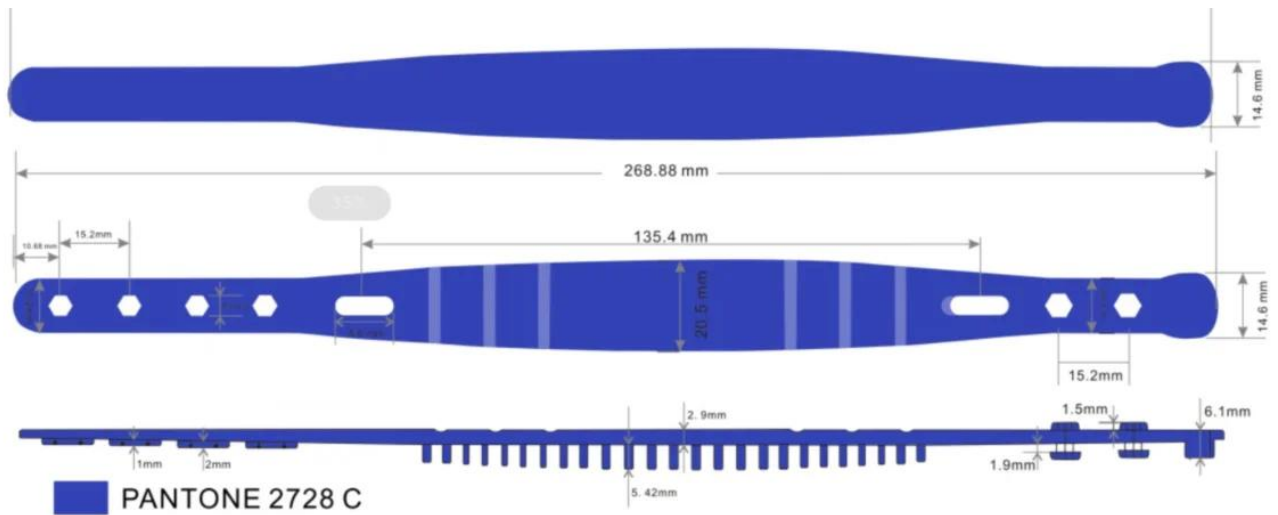

3.125KHZ 13.56MHZ 868Mhz-915Mhz TK4100 F08 Alien3

RFID

-
-
-
-
-
-
-
-

APPLICATIONS

Music Concerts

Sports Events

Hospitals

Access tickets

RFID WRISTBAND

Event, Festival, concert, wedding, election promotional or business gift, entry ticket advertisement, souvenir, assembly, club, swimming pool, bar.