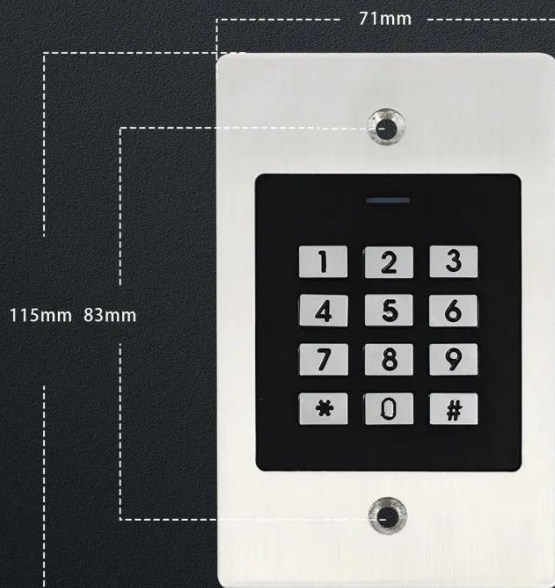

Wiegand
input & output

Data 0

Data 1

Brushed Metal Case

Size