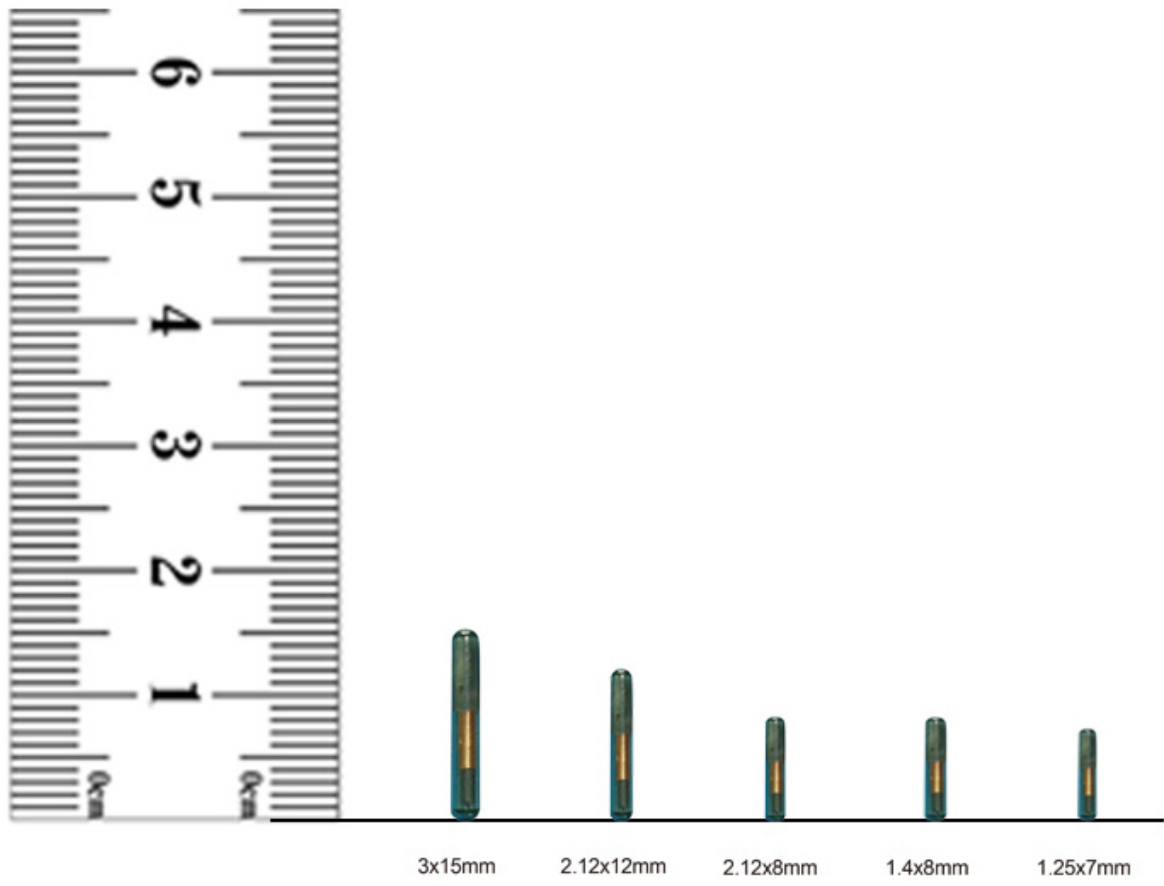

2*12mm, 3*15mm, 1.4*8mm, 1.25x7mm

Material

EO(ACM)

Color

White

000 00 00

000 144000/504000/888000

00 00 0000 00 0000 0000 000000.

Multi Size Choice

RFID Microchip	Length of Needle	Outer Diameter
2.12*12mm	48mm (t0.2mm)	2.56mm
1.4*8mm	48mm (t0.2mm)	1.90mm
1.25*7mm	48mm (t0.2mm)	1.90mm

* We support the OED, send enquiries for more information