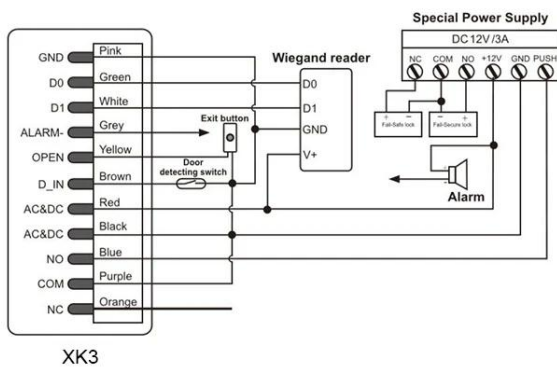

Controller