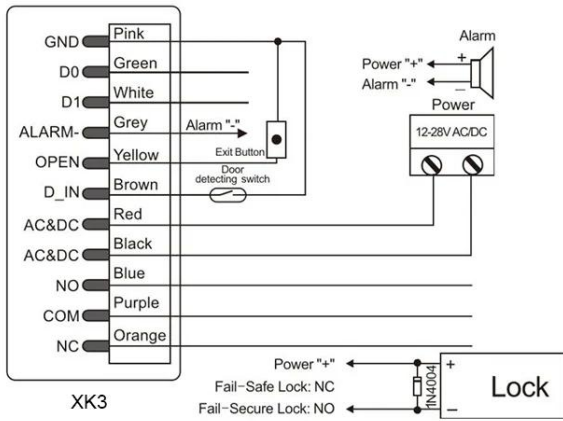

Common Power Supply