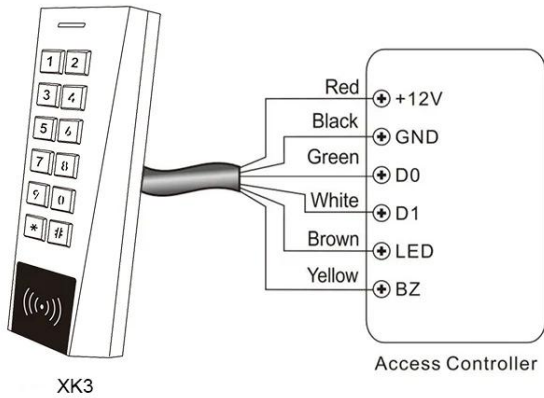

Work as Wiegand Reader