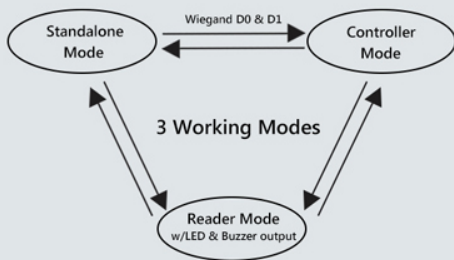

Various ways to open door
make easy and safe entrance

Pressing a button, door opens!

Convertible working
modes, more possibilities.

All key is metal, with hidden key frame