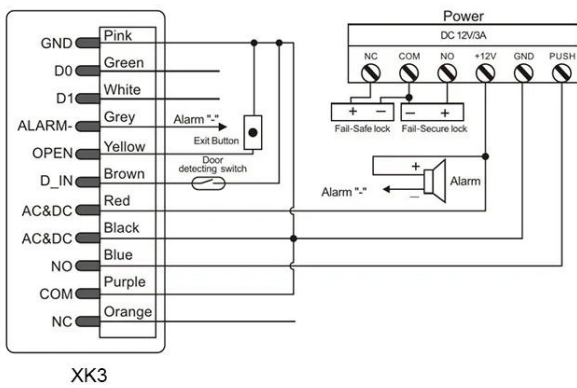

Access Control Power Supply