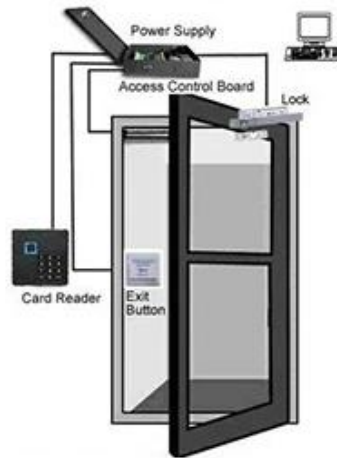

Door Release Switch Exit Button

ACM-K2A/K2B

\$ 2.00-5.00

ACM-K9A/K9B

\$ 2.00-5.00

ACM-K6A/K6B

\$ 0.50-1.50

ACM-K1/K1-1

\$ 1.50-3.00

You May Need

Complete Door Access Control Solution Provider

RFID Card

RFID Key fob

RFID Wristband

RFID Reader

Long Distance
UHF Reader