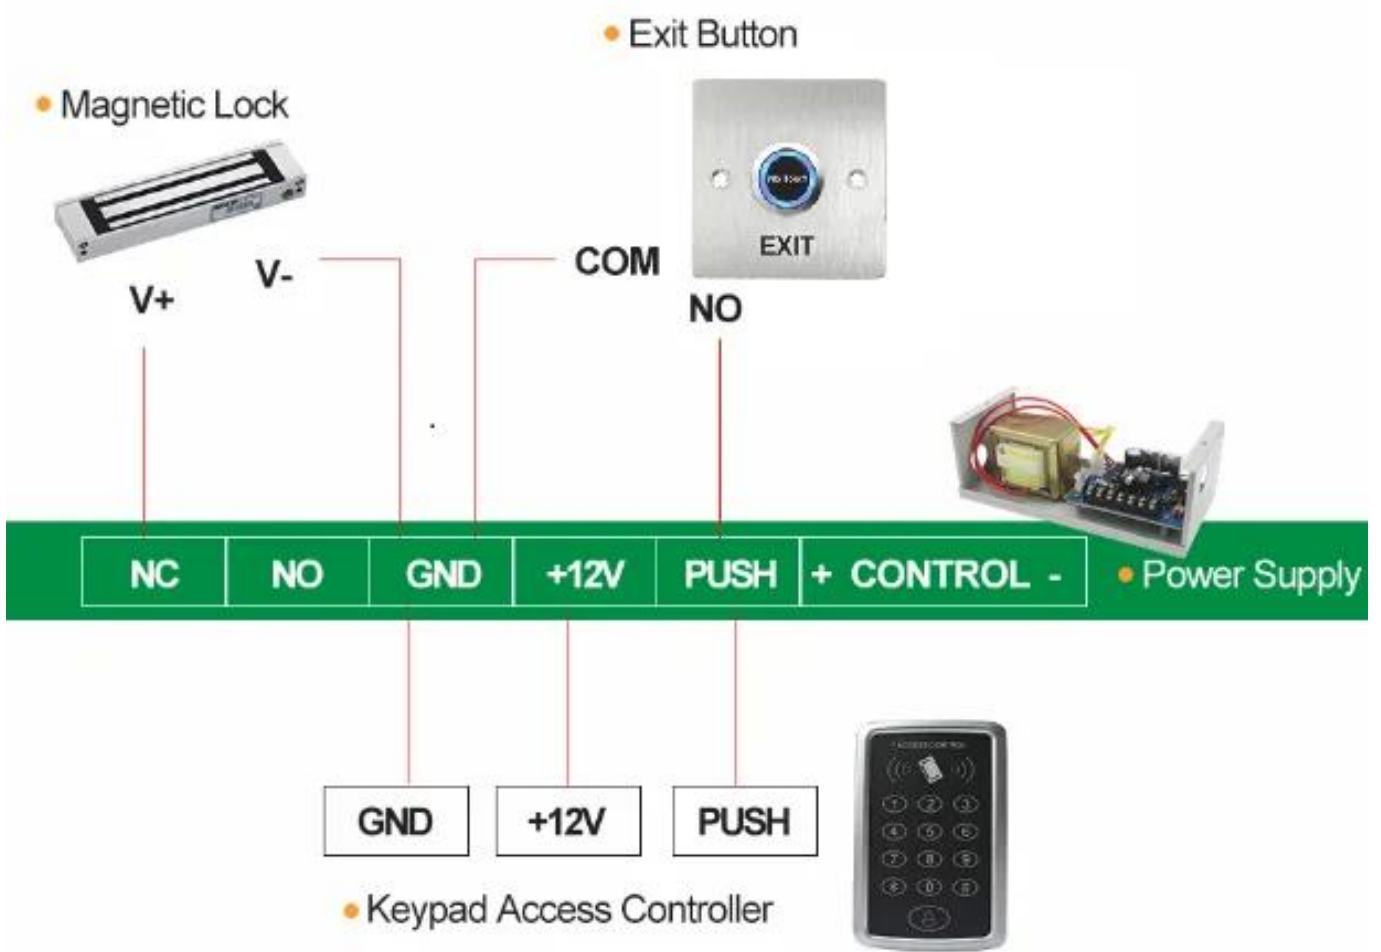

□□ □□

□□ □□ : □□

□□□ □□ : 0.3kg

□□□ □□ : 10cm x 10cm x 8cm