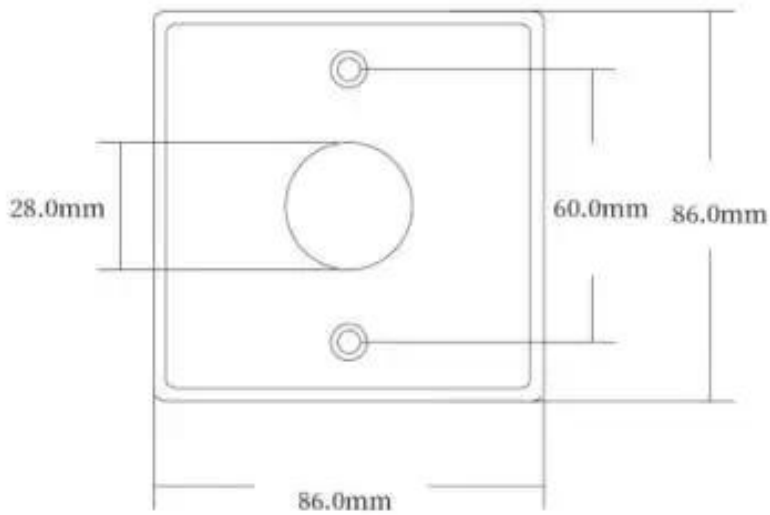

Dimension 3 is a very small dimension !!!

Dimension 20 is the distance between the center of the circular feature and the center of the component. This distance is 28.0mm. This is the "center" dimension!

Dimension 1 is the distance between the center of the circular feature and the center of the component.