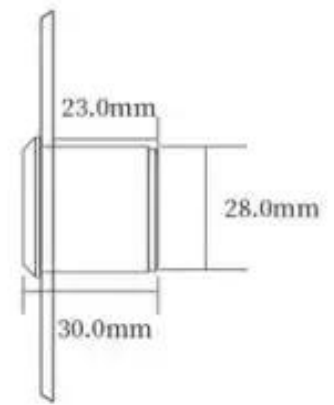

Dimension 3 is a very small dimension !!!

Dimension 20 is the distance between the center of the circular feature and the center of the component. This distance is 28.0mm. This is the "center" dimension!

Dimension 1 is the distance between the center of the circular feature and the center of the component.