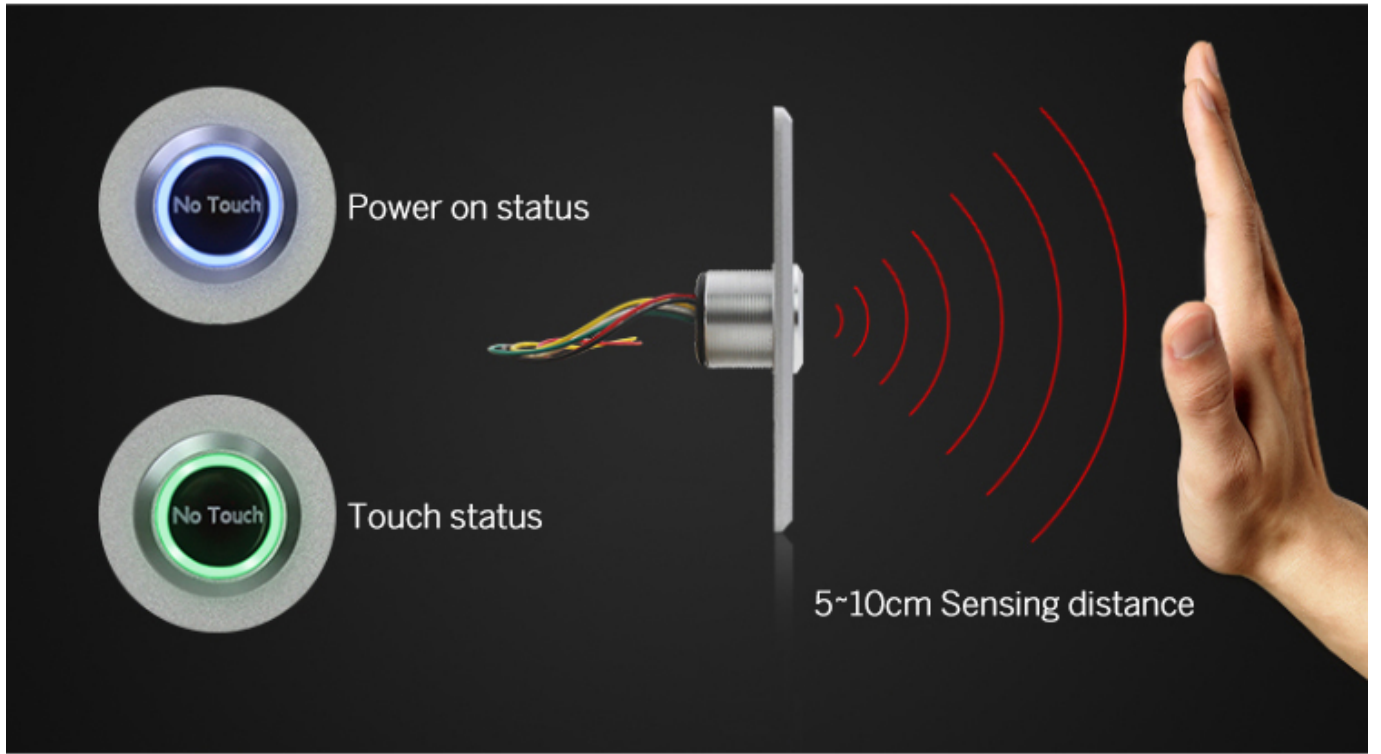

Power on status

Touch status