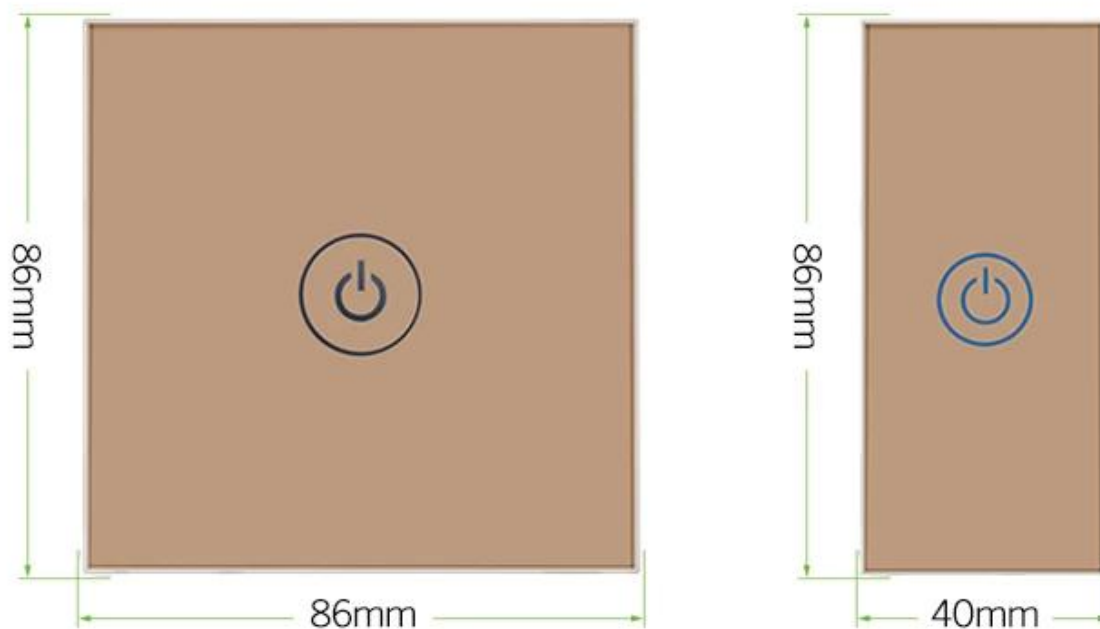

Description

This product is a capacitive touch sensitive door access switch, with automatic environment temperature and humidity Adaptability, not affected by weather change sensitivity and stability. Output when touching Normally open or normally closed switch signal, indicator light display: green in standby, touch The light is red.

Dimensions(mm)