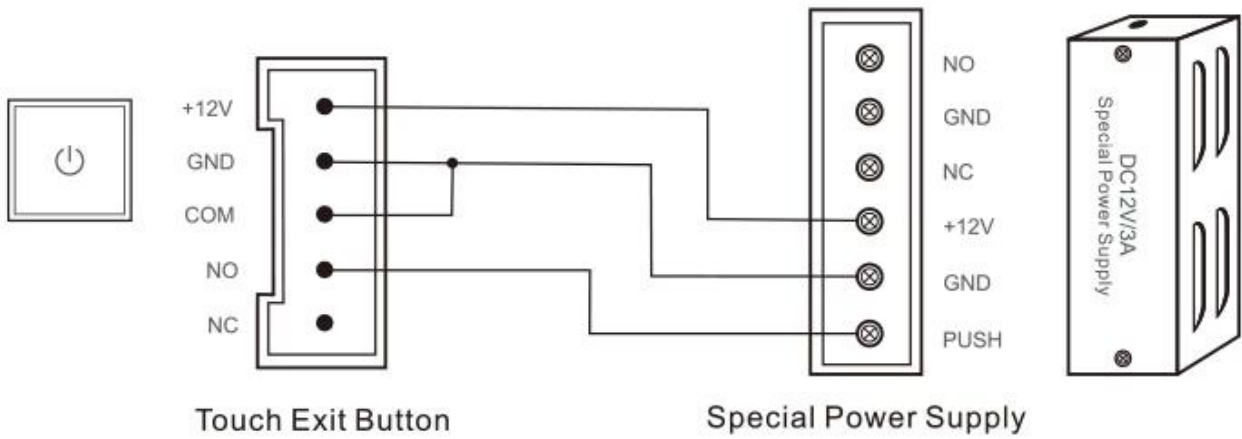

Special power supply diagram: