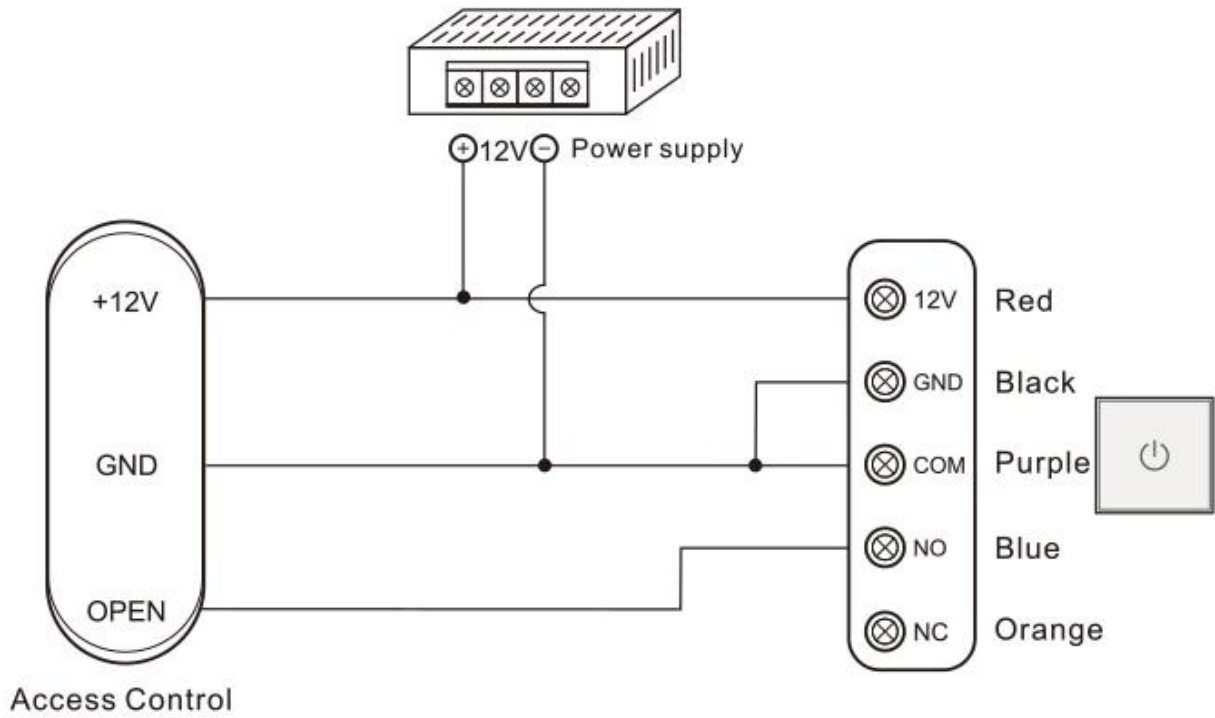

Common power supply diagram: