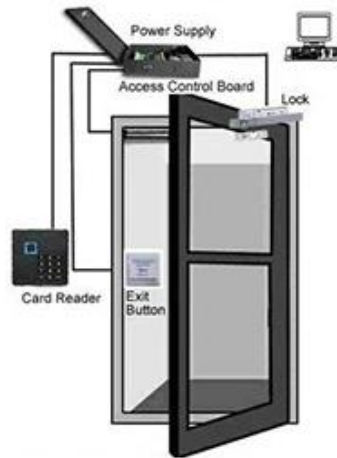

You May Need

Complete Door Access Control Solution Provider

RFID Card