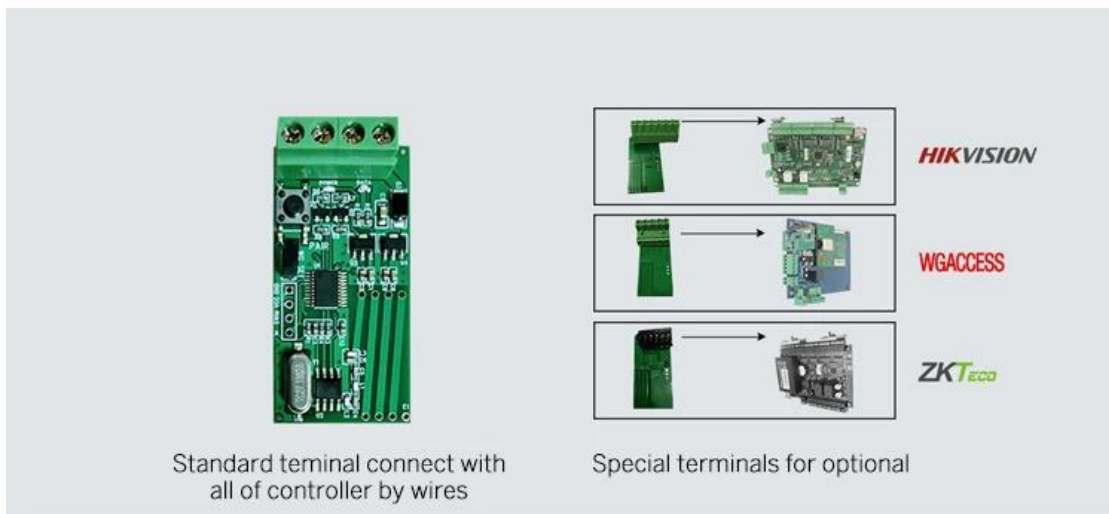

Can work with any wiegand controller

Standard terminal connect with all of controller by wires

Special terminals for optional

Can pair 16pcs max

Battery powered, no need wires any more!

Connection (Receiver with Controller)