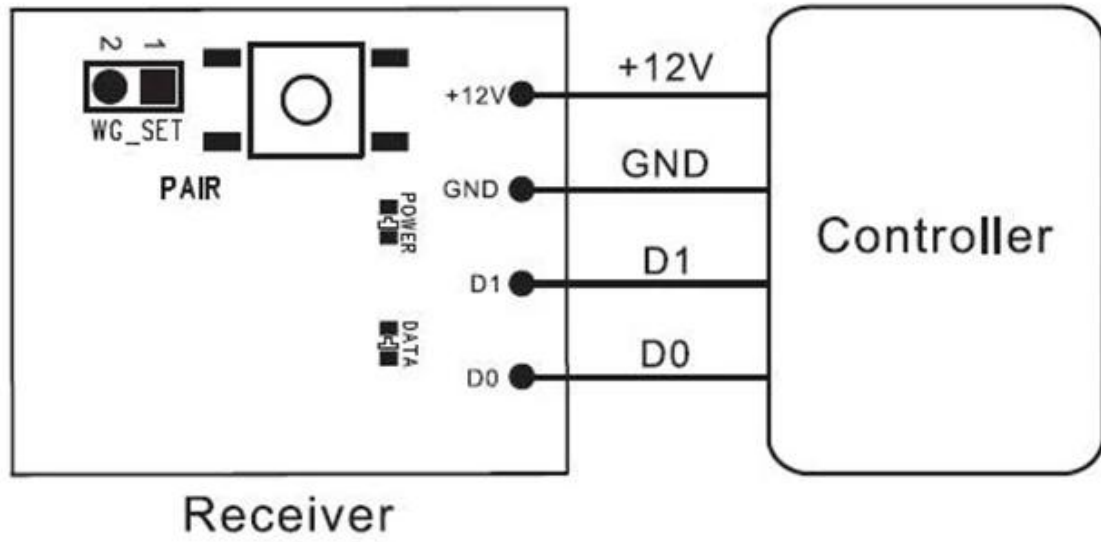

Can work with any wiegand controller

Standard terminal connect with all of controller by wires

Special terminals for optional

Can pair 16pcs max

Battery powered, no need wires any more!

Connection (Receiver with Controller)