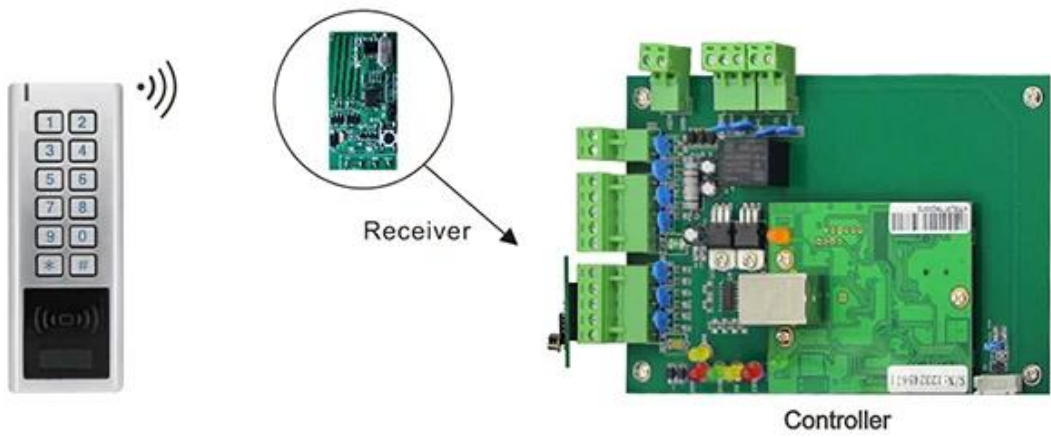

RFID 125KHz RFID TK4100 EM 125KHz RFID TK4100 EM

IP65

- > IP65
- > 433MHz
- > PIN : 1-6
- > EM 125KHz MF 13.56MHz
- > Wiegand : 26 34
- > 30m
- >

Battery powered, no need wires any more!

Waterproof, IP65

Metal, anti-vandal

Fast installation within 2 minutes

Standard terminal connect with all of controller by wires

HIKVISION

SVA[®]

ZKTeco

Special terminals for optional

Can pair 16pcs max

RFID 密碼 指紋