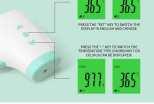

SETUP INSTRUCTIONS