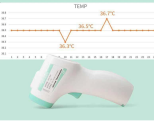

NO-CONTACT INFRARED THERMOMETER

15 MEASURE

LCD

ACCURATE

ALARMING

TWO COLOR BACKLIGHT
HIGH TEMPERATURE WARNING

SPECIFICATION

SETUP INSTRUCTIONS

PRODUCT PHOTOGRAPH