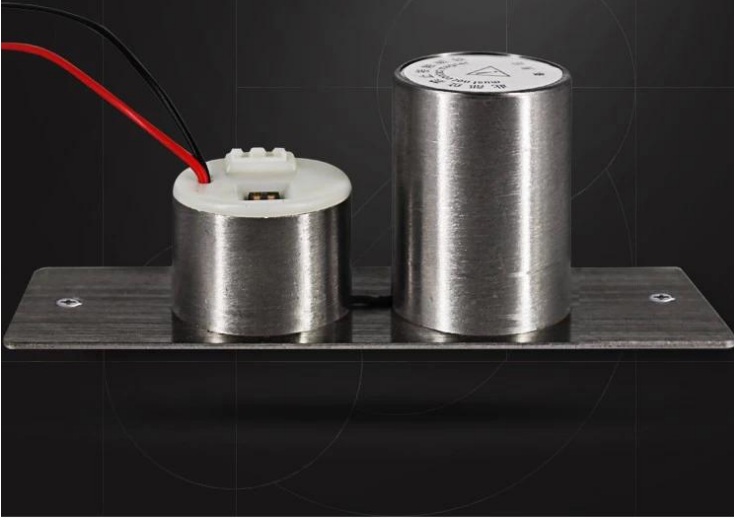

* 00 00, 00

A: 00 000 00 000000.

B: 00 0000 00 000 0000 00 0, 000 00 00 00, 000 00 000 000 000 0000 000 000000.

C: 00 00 000 000 000 000000.

000 000, 000 OEM/ODM

T TYPE BOLT LOCK

Fail-safe, Delay function

INSTALLATION STEPS

1. Door and door identification center point

2. Place the hole on the sticker

3. Use a hole opener to open the lock hole

4. Mount the mounting hole with the lock body and lock the screw

5. Aim the sensor plate at the lock body to make sure it can be locked

6. The sensor plate is fixed for testing

PRODUCT FEATURES

METAL LOCK BODY

Mini Size

ACM-Y100S 2

100mA / 900mA, 2PIN

ACM-Y100S 5

100mA / 900mA, 5PIN