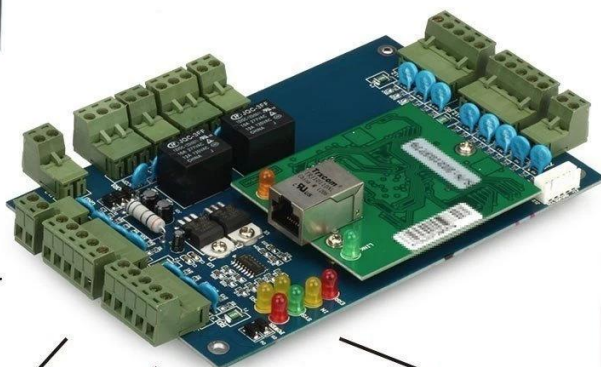

TCP/IP Door Controller