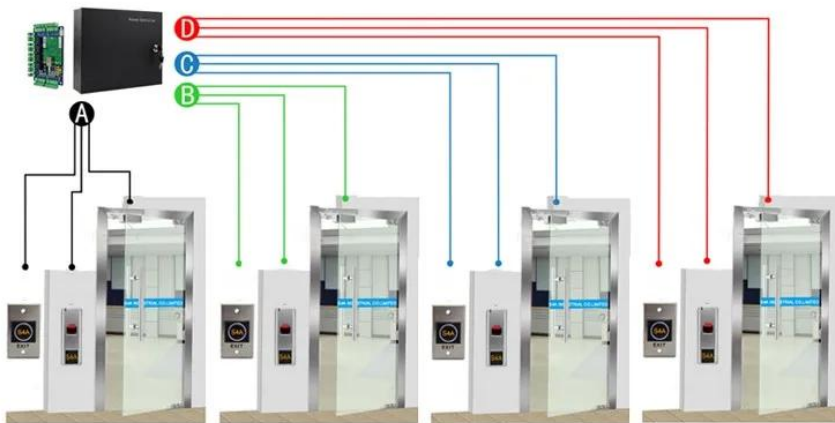

ACM-WEG04

Four doors 1 way: Control 4doors (Enter by Swipe cards and Exit by Push button)