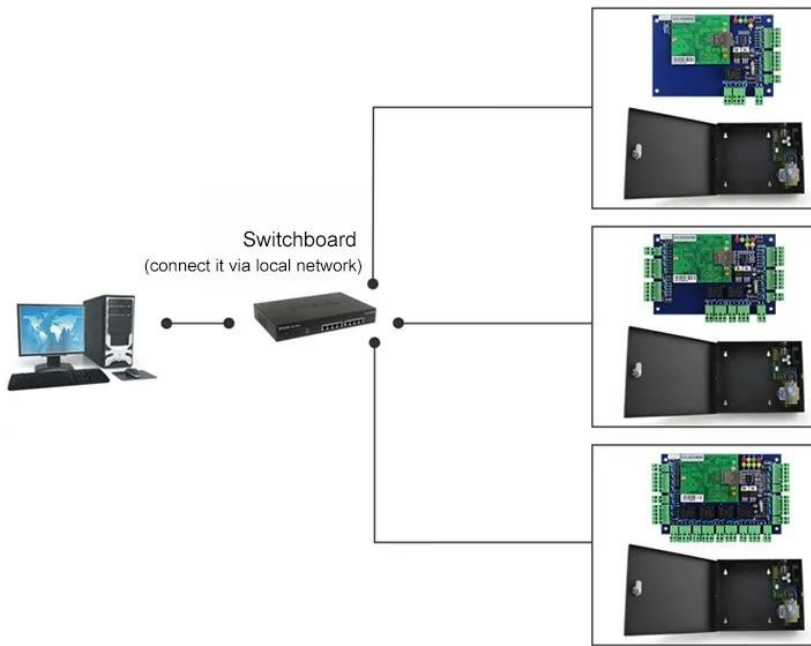

Kindly remind:

All network control board must configure with access power supply.
1 board for 1 power supply