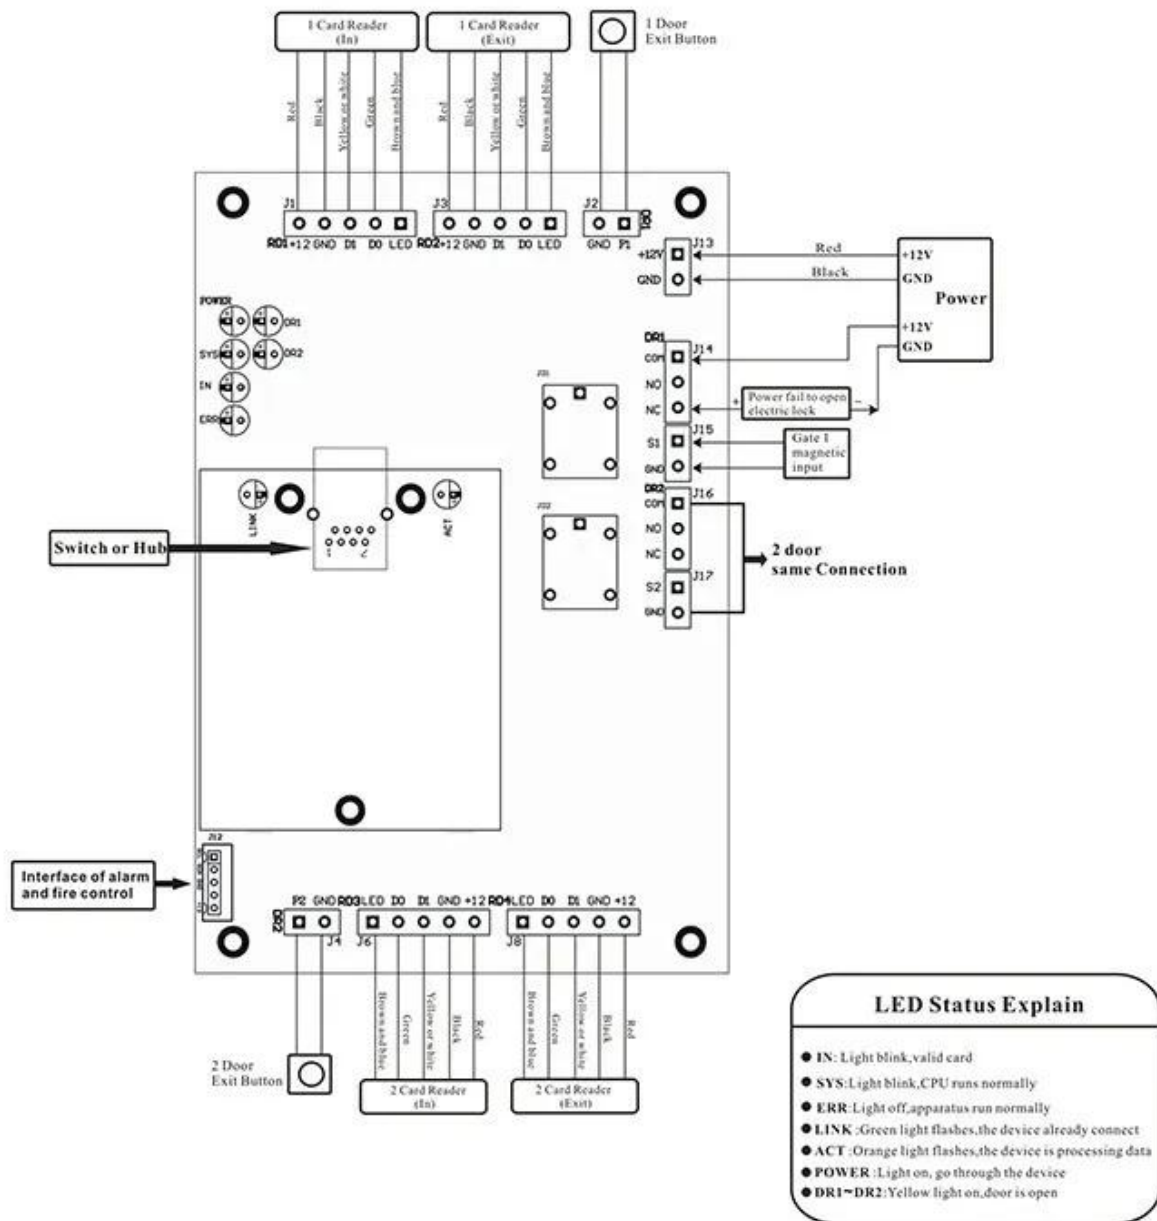

Double Door Access Controller Wiring Diagram (TCP/IP Communication)