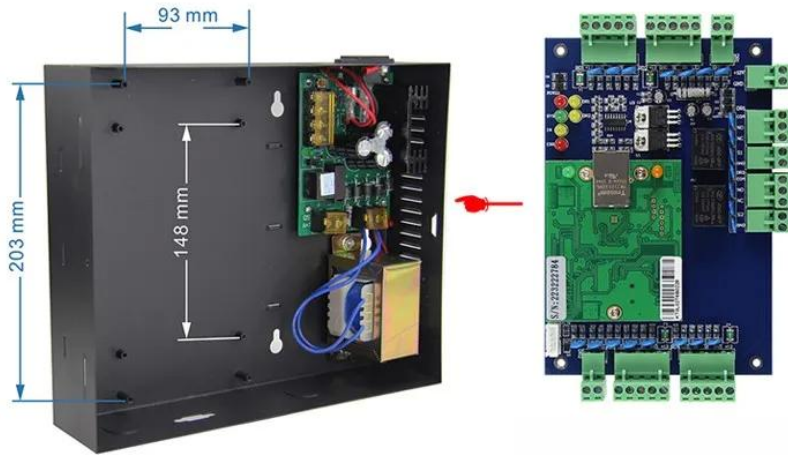

Kindly remind:

All network control board must configure with access power supply.
1 board for 1 power supply