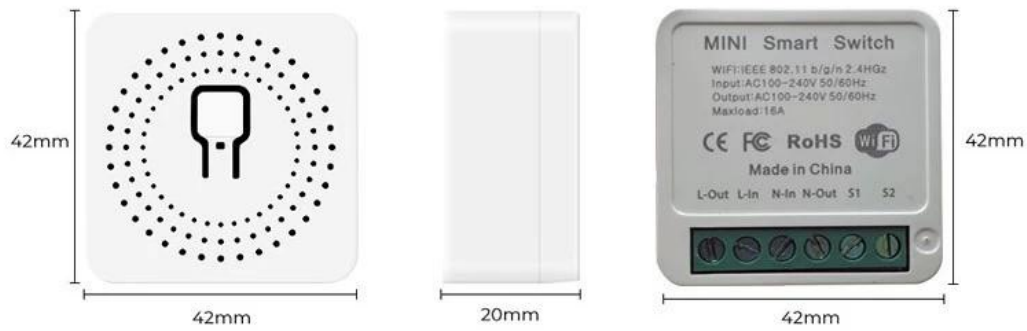

16A

APP
Control

Voice
Control

Timing
Countdown

Product Parameter

Color:	White
Output:	AC 100-240V 50/60HZ
Input:	AC 100-240V 50/60Hz
WiFi:	IEEE 802.11b/g/n
Material:	PC V-0
Start method:	Touch/Mobile APP/Voice Speaker
Certified product:	CE FCC ROHS