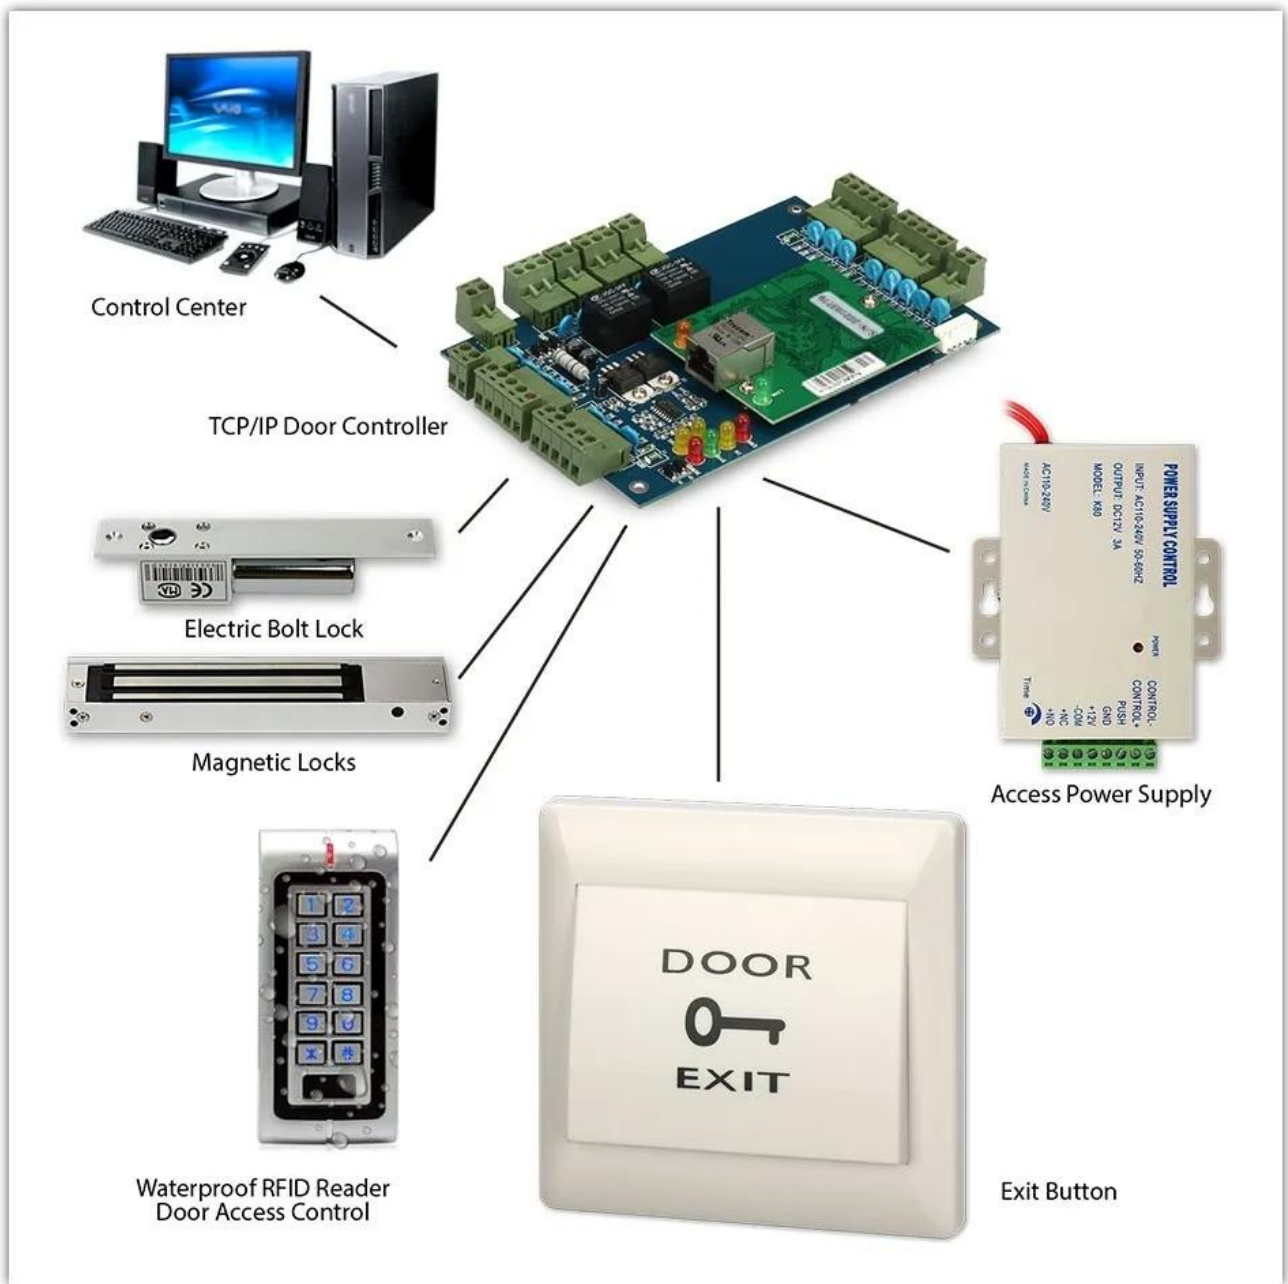

□□ □□: □□
□□□ □□: 0.3kg
□□□ □□: 10cm x 10cm x 8cm