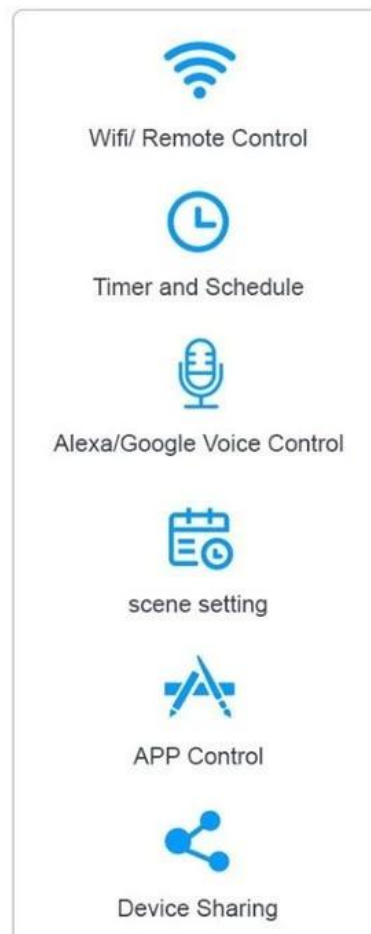

1. 動作電圧 3V 動作電流 100μA 動作温度 12vDC 動作電流 100μA 動作温度

2 動作電圧 Wi-Fi 動作電流 100μA 動作温度

3 動作電圧 3V 動作電流 100μA 動作温度

Wi-Fi Mini smart Interconnect

Works with
Tuya

Works with
SmartLife

Google Home

amazon alexa

16A

APP
Control

Voice
Control

Timing
Countdown

Product Parameter

Color:	White
Output:	AC 100-240V 50/60HZ
Input:	AC 100-240V 50/60Hz
WiFi:	IEEE 802.11b/g/n
Material:	PC V-0
Start method:	Touch/Mobile APP/Voice Speaker
Certified product:	CE FCC ROHS

应用程序控制 App control

Smart Life app can do an individual Control or group control
智能生活 app 可以进行单个控制，也可以进行多个控制

Easy to install

Can be placed behind the switch

Put in the box

No need to climb stairs

Door Release Exit Button