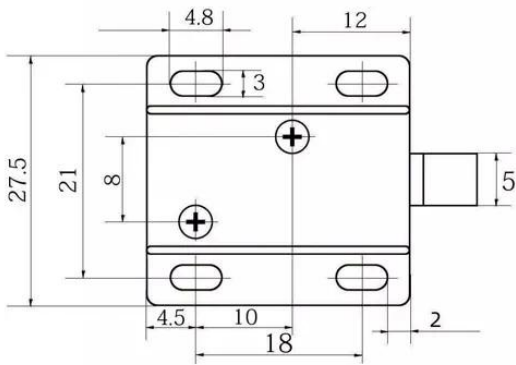

□□ □□□□ □□□□ □□
□□ 54.5Lx41Wx28H(mm)
□ □□ 10Lx10Wx10H(mm)
□□□□ 0.65A ± 10%
□□ □□: DC12V
□□ □□: □□ □□□, □□□□□ □□□
□□□ □□□□ □□ □□
□□: 0.18kg
□□ -40°C~50°C

Re: ACM Brand Door Electromagnetic Magnetic EM Lock				
				
Magnetic lock (60kg/100lbs) , Size: 80×38×25 mm (ACM-Y60)	180KG/300LBS indicator magnetic lock, LED , Size: 170×40×21 mm (ACM-Y180/Y350/Y500)	280KGS/600LBS LED/Timer Magnetic Lock, 5bolts Size: 250×47×25 mm (ACM-Y280)	560kg/1200lbs LED Dual Door Magnetic Lock ,Size: 500×47×25 mm (ACM-Y280D)	280kgs/600lbs & 180kg/300lbs Concealed magnetic lock (ACM-Y280N:224×40×25 mm /Y180N:184×30.5×22.5 mm)
RE: Electric Strike , Electric Deadbolt Lock , RIM Lock , Cabinet Lock				
				
Long type Electronic Strike Lock Size: 250x25x31mm (ACM-Y132)	Electronic Strike Lock Size: 110x25x31mm (ACM-Y130)	Electronic Strike Lock Size: 149x28x31mm (ACM-Y131)	Model Item: ACM-Y138A / ACM-138B Lock Size: 149x39x34mm	Model Item: ACM-Y137S Feedback Singal Lock Size: 150x38x34mm
				
ACM-Y100-2pin Fall Safe Sturdiness Electronic lock Lock Size : 205x34x40 mm	Item: ACM-Y200 -2pin Timer-delay Lock , Power to unlock , 205×34×40 mm	Item: ACM-Y100S -2Pin Time-delay &NO/NC feedback signal Power to unlock. 205×34×40 mm	Item: ACM-Y200S -5Pin Time-delay &NO/NC/COM feedback signal, 205×34×40 mm	Item: ACM-Y300S -5Pin Time-delay &NO/NC/COM feedback signal, 235×35×42 mm
				
Model Item: ACM-YB032 Electric Display Cabinet Lock	Item: ACM-Y700A/ACM-Y700B Fall Safe Sturdiness Narrow Door lock NO/NC. 205x30x38mm	Model Item: ACM-Y138A/ ACM-138B Lock Size: 149x39x34mm	ACM-Y500U frameless glass doors and glass wall Lock Size : 148x43x39 mm	ACM-Y800 Electric Dropbolt with Key Lock Size: 268x30x38mm
				
Stainless steel electric control RIM lock,Size: 125x98x36mm (ACM-Y091)	CISA Electric RIM Lock, Size: 148×107×35 mm (ACM-Y035)	Yale Waterproof Electric RIM Lock, Size:140×116×55 mm (ACM-Y045)	Hot Sale Electric RIM Lock, Size: 126×101×39 mm,Double cylinders with push button (ACM-Y042)	Yale Waterproof Electric RIM Lock, Size:140x116x55 mm (ACM-Y047)