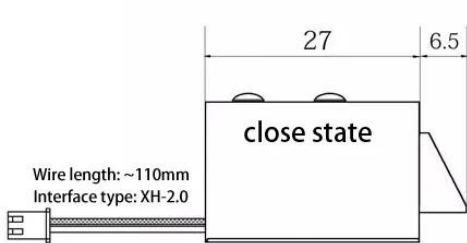

□□ □□□□ □□□□ □□
□□ 54.5Lx41Wx28H(mm)
□ □□ 10Lx10Wx10H(mm)
□□□□ 0.65A ± 10%
□□ □□: DC12V
□□ □□: □□ □□□, □□□□□ □□□
□□□ □□□□ □□ □□
□□: 0.18kg
□□ -40°C~50°C

Re: ACM Brand Door Electromagnetic Magnetic EM Lock				
				
Magnetic lock (60kg/100lbs) , Size: 80×38×25 mm (ACM-Y60)	180KG/300LBS indicator magnetic lock, LED , Size: 170×40×21 mm (ACM-Y180/Y350/Y500)	280KGS/600LBS LED/Timer Magnetic Lock, 5bolts Size: 250×47×25 mm (ACM-Y280)	560kg/1200lbs LED Dual Door Magnetic Lock ,Size: 500×47×25 mm (ACM-Y280D)	280kgs/600lbs & 180kg/300lbs Concealed magnetic lock (ACM-Y280N:224×40×25 mm /Y180N:184×30.5×22.5 mm)
RE: Electric Strike , Electric Deadbolt Lock , RIM Lock , Cabinet Lock				
				
Long type Electronic Strike Lock Size: 250x25x31mm (ACM-Y132)	Electronic Strike Lock Size: 110x25x31mm (ACM-Y130)	Electronic Strike Lock Size: 149x28x31mm (ACM-Y131)	Model Item: ACM-Y138A / ACM-138B Lock Size: 149x39x34mm	Model Item: ACM-Y137S Feedback Singal Lock Size: 150x38x34mm
				
ACM-Y100-2pin Fall Safe Sturdiness Electronic lock Lock Size : 205x34x40 mm	Item: ACM-Y200 -2pin Timer-delay Lock , Power to unlock , 205×34×40 mm	Item: ACM-Y100S -2Pin Time-delay &NO/NC feedback signal Power to unlock. 205×34×40 mm	Item: ACM-Y200S -5Pin Time-delay &NO/NC/COM feedback signal, 205×34×40 mm	Item: ACM-Y300S -5Pin Time-delay &NO/NC/COM feedback signal, 235×35×42 mm
				
Model Item: ACM-YB032 Electric Display Cabinet Lock	Item: ACM-Y700A/ACM-Y700B Fall Safe Sturdiness Narrow Door lock NO/NC. 205x30x38mm	Model Item: ACM-Y138A/ ACM-138B Lock Size: 149x39x34mm	ACM-Y500U frameless glass doors and glass wall Lock Size : 148x43x39 mm	ACM-Y800 Electric Dropbolt with Key Lock Size: 268x30x38mm
				
Stainless steel electric control RIM lock,Size: 125x98x36mm (ACM-Y091)	CISA Electric RIM Lock, Size: 148×107×35 mm (ACM-Y035)	Yale Waterproof Electric RIM Lock, Size:140×116×55 mm (ACM-Y045)	Hot Sale Electric RIM Lock, Size: 126×101×39 mm,Double cylinders with push button (ACM-Y042)	Yale Waterproof Electric RIM Lock, Size:140x116x55 mm (ACM-Y047)