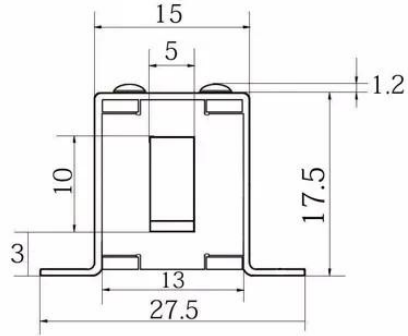

□□ □□□□ □□□□ □□
□□ 54.5Lx41Wx28H(mm)
□ □□ 10Lx10Wx10H(mm)
□□□□ 0.65A ± 10%
□□ □□: DC12V
□□ □□: □□ □□□, □□□□□ □□□
□□□ □□□□ □□ □□
□□: 0.18kg
□□ -40°C~50°C

Re: ACM Brand Door Electromagnetic Magnetic EM Lock				
				
Magnetic lock (60kg/100lbs) , Size: 80×38×25 mm (ACM-Y60)	180KG/300LBS indicator magnetic lock, LED , Size: 170×40×21 mm (ACM-Y180/Y350/Y500)	280KGS/600LBS LED/Timer Magnetic Lock, 5bolts Size: 250×47×25 mm (ACM-Y280)	560kg/1200lbs LED Dual Door Magnetic Lock ,Size: 500×47×25 mm (ACM-Y280D)	280kgs/600lbs & 180kg/300lbs Concealed magnetic lock (ACM-Y280N:224×40×25 mm /Y180N:184×30.5×22.5 mm)
RE: Electric Strike , Electric Deadbolt Lock , RIM Lock , Cabinet Lock				
				
Long type Electronic Strike Lock Size: 250x25x31mm (ACM-Y132)	Electronic Strike Lock Size: 110x25x31mm (ACM-Y130)	Electronic Strike Lock Size: 149x28x31mm (ACM-Y131)	Model Item: ACM-Y138A / ACM-138B Lock Size: 149x39x34mm	Model Item: ACM-Y137S Feedback Singal Lock Size: 150x38x34mm
				
ACM-Y100-2pin Fall Safe Sturdiness Electronic lock Lock Size : 205x34x40 mm	Item: ACM-Y200 -2pin Timer-delay Lock , Power to unlock , 205×34×40 mm	Item: ACM-Y100S -2Pin Time-delay &NO/NC feedback signal Power to unlock. 205×34×40 mm	Item: ACM-Y200S -5Pin Time-delay &NO/NC/COM feedback signal, 205×34×40 mm	Item: ACM-Y300S -5Pin Time-delay &NO/NC/COM feedback signal, 235×35×42 mm
				
Model Item: ACM-YB032 Electric Display Cabinet Lock	Item: ACM-Y700A/ACM-Y700B Fall Safe Sturdiness Narrow Door lock NO/NC. 205x30x38mm	Model Item: ACM-Y138A/ ACM-138B Lock Size: 149x39x34mm	ACM-Y500U frameless glass doors and glass wall Lock Size : 148x43x39 mm	ACM-Y800 Electric Dropbolt with Key Lock Size: 268x30x38mm
				
Stainless steel electric control RIM lock,Size: 125x98x36mm (ACM-Y091)	CISA Electric RIM Lock, Size: 148×107×35 mm (ACM-Y035)	Yale Waterproof Electric RIM Lock, Size:140×116×55 mm (ACM-Y045)	Hot Sale Electric RIM Lock, Size: 126×101×39 mm,Double cylinders with push button (ACM-Y042)	Yale Waterproof Electric RIM Lock, Size:140x116x55 mm (ACM-Y047)