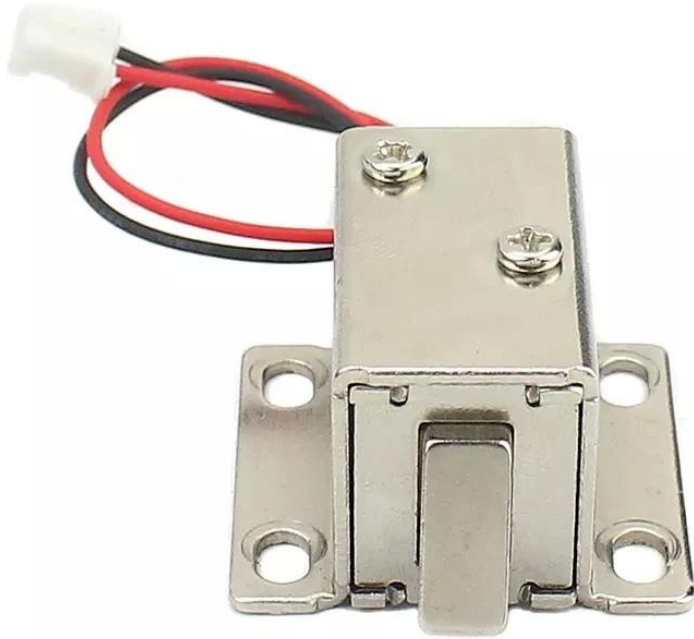

□□ □□□□ □□□□ □□
□□ 54.5Lx41Wx28H(mm)
□ □□ 10Lx10Wx10H(mm)
□□□□ 0.65A ± 10%
□□ □□: DC12V
□□ □□: □□ □□□, □□□□□ □□□
□□□ □□□□ □□ □□
□□: 0.18kg
□□ -40°C~50°C

Re: ACM Brand Door Electromagnetic Magnetic EM Lock				
				
Magnetic lock (60kg/100lbs) , Size: 80×38×25 mm (ACM-Y60)	180KG/300LBS indicator magnetic lock, LED , Size: 170×40×21 mm (ACM-Y180/Y350/Y500)	280KGS/600LBS LED/Timer Magnetic Lock, 5bolts Size: 250×47×25 mm (ACM-Y280)	560kg/1200lbs LED Dual Door Magnetic Lock ,Size: 500×47×25 mm (ACM-Y280D)	280kgs/600lbs & 180kg/300lbs Concealed magnetic lock (ACM-Y280N:224×40×25 mm /Y180N:184×30.5×22.5 mm)
RE: Electric Strike , Electric Deadbolt Lock , RIM Lock , Cabinet Lock				
				
Long type Electronic Strike Lock Size: 250x25x31mm (ACM-Y132)	Electronic Strike Lock Size: 110x25x31mm (ACM-Y130)	Electronic Strike Lock Size: 149x28x31mm (ACM-Y131)	Model Item: ACM-Y138A / ACM-138B Lock Size: 149x39x34mm	Model Item: ACM-Y137S Feedback Singal Lock Size: 150x38x34mm
				
ACM-Y100-2pin Fall Safe Sturdiness Electronic lock Lock Size : 205x34x40 mm	Item: ACM-Y200 -2pin Timer-delay Lock , Power to unlock , 205×34×40 mm	Item: ACM-Y100S -2Pin Time-delay &NO/NC feedback signal Power to unlock. 205×34×40 mm	Item: ACM-Y200S -5Pin Time-delay &NO/NC/COM feedback signal, 205×34×40 mm	Item: ACM-Y300S -5Pin Time-delay &NO/NC/COM feedback signal, 235×35×42 mm
				
Model Item: ACM-YB032 Electric Display Cabinet Lock	Item: ACM-Y700A/ACM-Y700B Fall Safe Sturdiness Narrow Door lock NO/NC. 205x30x38mm	Model Item: ACM-Y138A/ ACM-138B Lock Size: 149x39x34mm	ACM-Y500U frameless glass doors and glass wall Lock Size : 148x43x39 mm	ACM-Y800 Electric Dropbolt with Key Lock Size: 268x30x38mm
				
Stainless steel electric control RIM lock,Size: 125x98x36mm (ACM-Y091)	CISA Electric RIM Lock, Size: 148×107×35 mm (ACM-Y035)	Yale Waterproof Electric RIM Lock, Size:140×116×55 mm (ACM-Y045)	Hot Sale Electric RIM Lock, Size: 126×101×39 mm,Double cylinders with push button (ACM-Y042)	Yale Waterproof Electric RIM Lock, Size:140x116x55 mm (ACM-Y047)