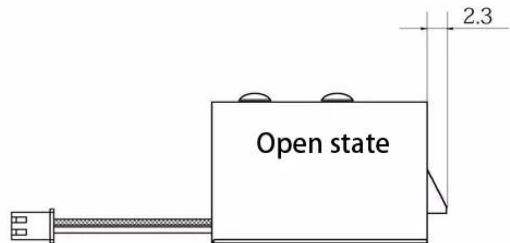

□□ □□□□ □□□□ □□
□□ 54.5Lx41Wx28H(mm)
□ □□ 10Lx10Wx10H(mm)
□□□□ 0.65A ± 10%
□□ □□: DC12V
□□ □□: □□ □□□, □□□□□ □□□
□□□ □□□□ □□ □□
□□: 0.18kg
□□ -40°C~50°C

Re: ACM Brand Door Electromagnetic Magnetic EM Lock				
				
Magnetic lock (60kg/100lbs) , Size: 80×38×25 mm (ACM-Y60)	180KG/300LBS indicator magnetic lock, LED , Size: 170×40×21 mm (ACM-Y180/Y350/Y500)	280KGS/600LBS LED/Timer Magnetic Lock, 5bolts Size: 250×47×25 mm (ACM-Y280)	560kg/1200lbs LED Dual Door Magnetic Lock ,Size: 500×47×25 mm (ACM-Y280D)	280kgs/600lbs & 180kg/300lbs Concealed magnetic lock (ACM-Y280N:224×40×25 mm /Y180N:184×30.5×22.5 mm)
RE: Electric Strike , Electric Deadbolt Lock , RIM Lock , Cabinet Lock				
				
Long type Electronic Strike Lock Size: 250x25x31mm (ACM-Y132)	Electronic Strike Lock Size: 110x25x31mm (ACM-Y130)	Electronic Strike Lock Size: 149x28x31mm (ACM-Y131)	Model Item: ACM-Y138A / ACM-138B Lock Size: 149x39x34mm	Model Item: ACM-Y137S Feedback Singal Lock Size: 150x38x34mm
				
ACM-Y100-2pin Fall Safe Sturdiness Electronic lock Lock Size : 205x34x40 mm	Item: ACM-Y200 -2pin Timer-delay Lock , Power to unlock , 205×34×40 mm	Item: ACM-Y100S -2Pin Time-delay &NO/NC feedback signal Power to unlock. 205×34×40 mm	Item: ACM-Y200S -5Pin Time-delay &NO/NC/COM feedback signal, 205×34×40 mm	Item: ACM-Y300S -5Pin Time-delay &NO/NC/COM feedback signal, 235×35×42 mm
				
Model Item: ACM-YB032 Electric Display Cabinet Lock	Item: ACM-Y700A/ACM-Y700B Fall Safe Sturdiness Narrow Door lock NO/NC. 205x30x38mm	Model Item: ACM-Y138A/ ACM-138B Lock Size: 149x39x34mm	ACM-Y500U frameless glass doors and glass wall Lock Size : 148x43x39 mm	ACM-Y800 Electric Dropbolt with Key Lock Size: 268x30x38mm
				
Stainless steel electric control RIM lock,Size: 125x98x36mm (ACM-Y091)	CISA Electric RIM Lock, Size: 148×107×35 mm (ACM-Y035)	Yale Waterproof Electric RIM Lock, Size:140×116×55 mm (ACM-Y045)	Hot Sale Electric RIM Lock, Size: 126×101×39 mm,Double cylinders with push button (ACM-Y042)	Yale Waterproof Electric RIM Lock, Size:140x116x55 mm (ACM-Y047)