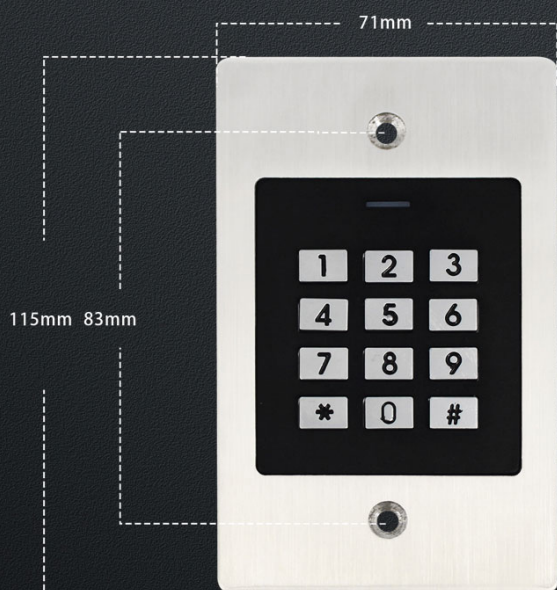

Wiegand
input & output

Data 0

Data 1

Brushed Metal Case

Size