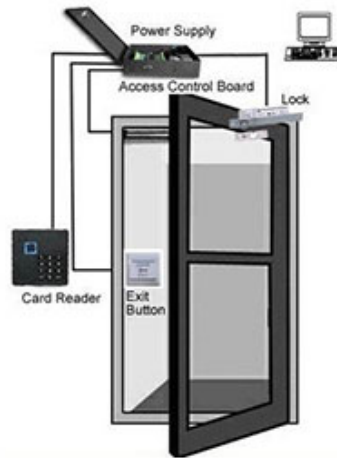

You May Need

Complete Door Access Control Solution Provider

RFID Card