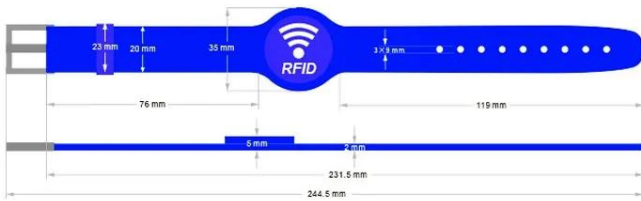

### RFID silicone wristband

A variety of colors optional / custom color

1. 100pcs OPP bag, 15bags/CNT, .  
 2. Size of carton: 515mm\*255mm\*350mm, or depends  
 3.

100 pcs

×15bags

515mm\*255mm\*350mm

100pcs/OPP bag, 15bags/CNT, .  
 Size of carton: 515mm\*255mm\*350mm, or depends