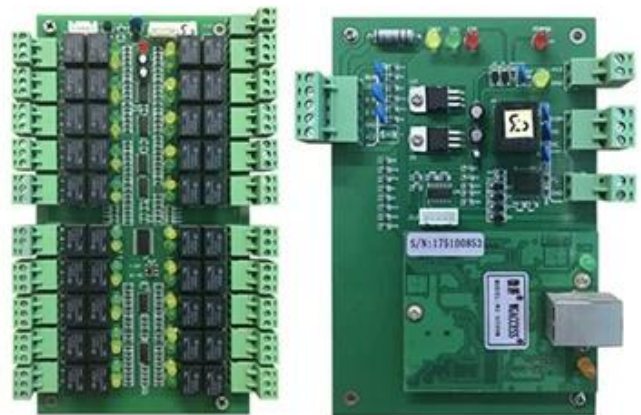

Product Picture

ACM-WE20

One for More Access Control

Used for lift access controller or Cabinet controller only

1. Support standard WG 26output RFIDcard reader
2. Communication: TCP/IP

ACM-WE20

Extend function board for 20floor or 20cabinet locks

1. Must work with ACM-WE20 main board
2. with 20output relay, Can control 20floor or 20cabinet locks, if with more, add 1 more ACM-WE20

File Configuration Operation One Card Multifunction Tools Help

Getting Started
Hide When Login
1. Add Controllers By Searching
2. Auto Add Cards By Swiping
3. Add Privileges Allow And Download
Swipe again, Open
Hide