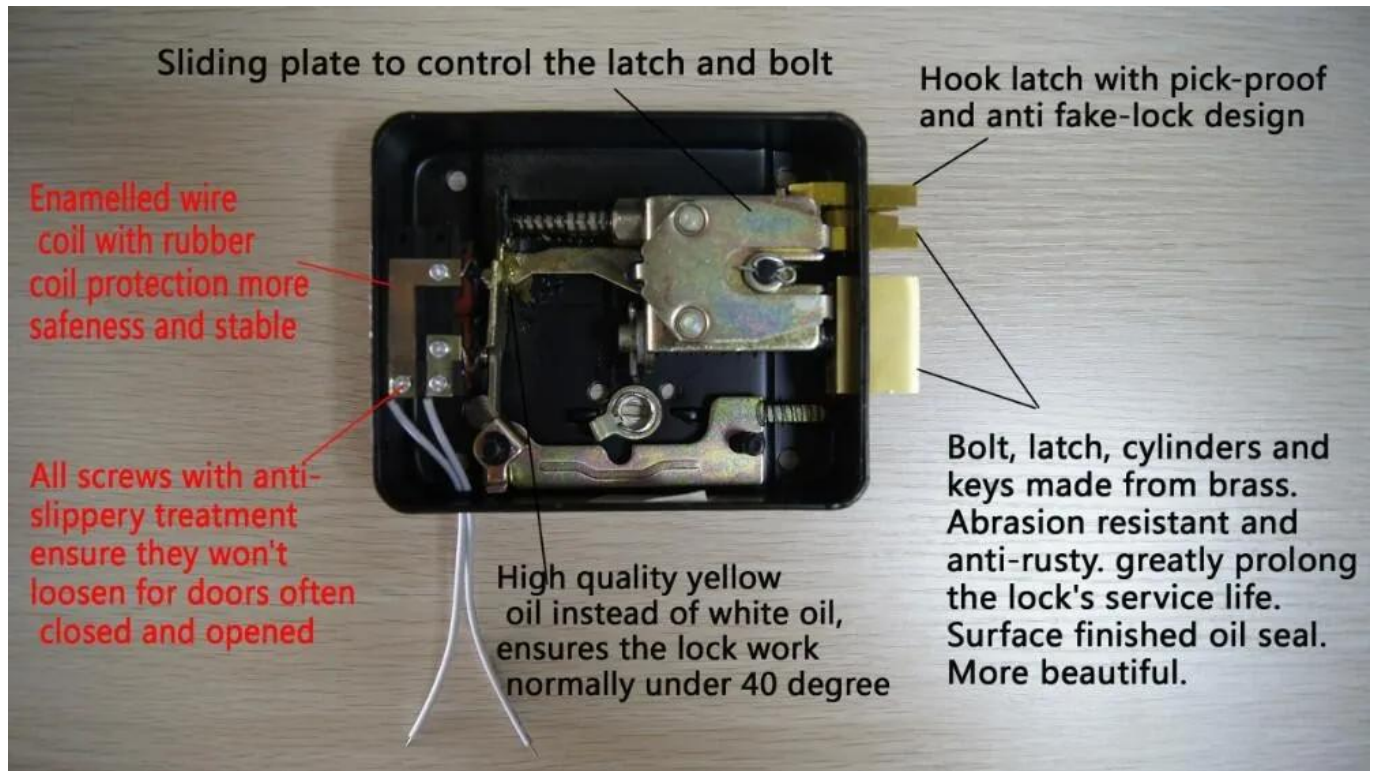

Quality Warranty

- Warranty Service will be honored if the damage is not caused by human, ACM Goldbridge provides 2 years warranty for relative products.
- On the contrary, ACM Goldbridge will charge extra if repair.
- More information, please browse our service center.

Instalation Diagram