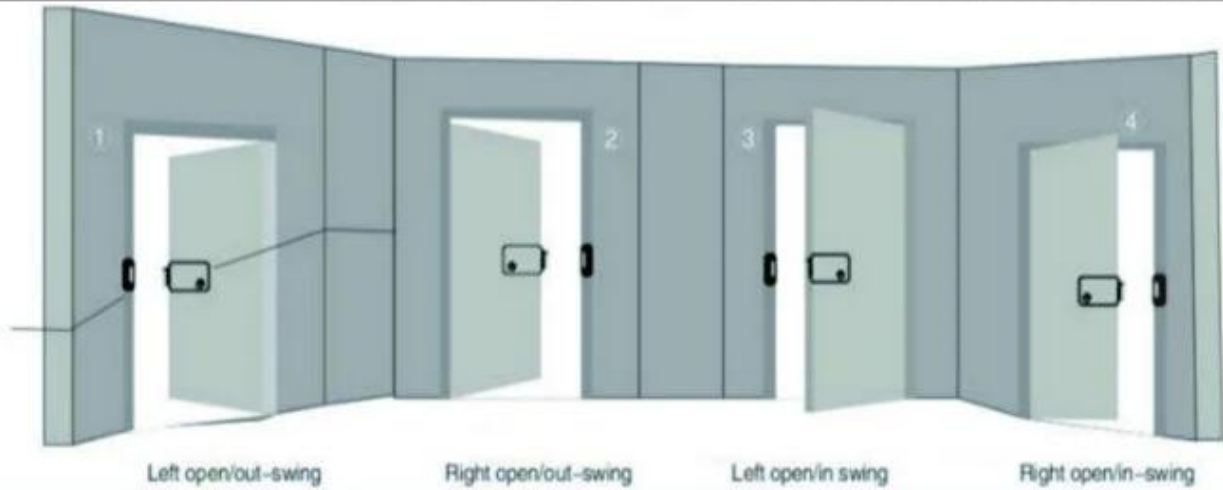

Electric control locks all kinds installation schematic diagram

Packing & Delivery

Shipping Way

We have strong cooperation with DHL, FEDEX, TNT, UPS, EMS, Forwarder by SEA and By AIR
You also can choose your own shipping forwarder.

Packaging

Magnetic Lock packaging: 1unit per box, 10pcs per carton,
Carton size : 26*26*10cm , Gross Weight :46kg. 50 cartons per pallet

Related Products