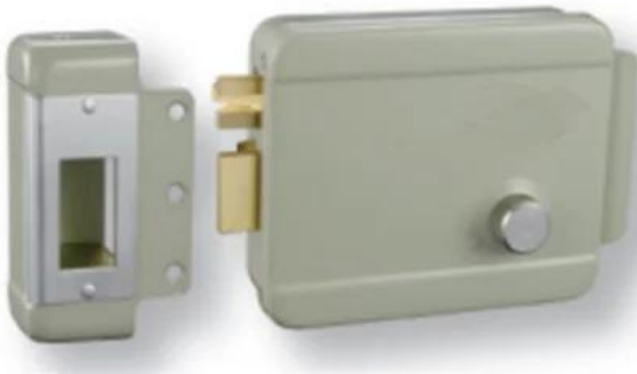

Product Description

China professional supplier sale high quality anti theft all kinds outdoor doors rim lock

single-end Electric Control Lock.can be opened by electric devices, turning the button or key.Suitable for right open door.It is highly secured and anti-theft.It also can avoid the someone to open the lock with other tools.

R
e
m
o
t
e
c
o
n
t
r
o
l
l
o
c
k
i
n
s
t
a
n
c
e
:
C
e
r
t
i
f
i
c
a
t
e
d
i
n
t
e
r
n
a
t
i
o
n
a
l
s
t
a
n
d
a
r
d
s
:
C
E
T
S
M
A
R
T
i
o
n
:
:

Product Feature

1. Uses nice control system and automatically lock door by induction
2. If customer's want to replace general electric lock, timesaving, convenient, because hole of installation lock is consistent
3. There is no direction restriction, left, right, inside and outside and all kinds of other direction also apply
No shock, automatically reset, low noise, low power consumption and small requirements for door closer
4. Lock size: 126×105×41mm

5. With feedback signal and LED light
6. Working voltage: 12 to 18V
7. Working current: 1.5A

Detailed Images , OEM/ODM available It has two models open from outside and inside.

Our electric control lock has used most advanced production skills and best production technologies.

The lock can be opened by electric devices, turning the button or key. It is highly secured and anti-theft. It also can avoid the someone to open the lock with other tools.

This lock can be used for the gates of residential buildings, especially the public door of the residence, governmental buildings, schools, hotels, factory warehouse etc. It also compatible with electric control door.