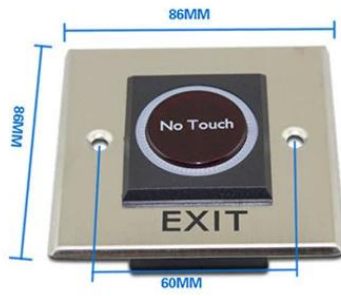

Infrared induction switch

Packing & Delivery

Unit Type: piece

Package Weight: 0.3kg

Package Size: 10cm x 10cm x 8cm

Shipping Way

We are one of the leading exporter of RFID products in China since 2000 years . With rich international trade experience we know the international shipping very well , We know which express or air/sea line is cheap and safe to your country . We can supply various certificate for you to clean your custom to such as CO , FTA , Form F , Form E ...Ect . We wil provide our professional suggestion for your shipping . EXW , FOB , FCT , CIF , CFR ...trade term are ok for us . We can be your reliable partner for products and shipping .