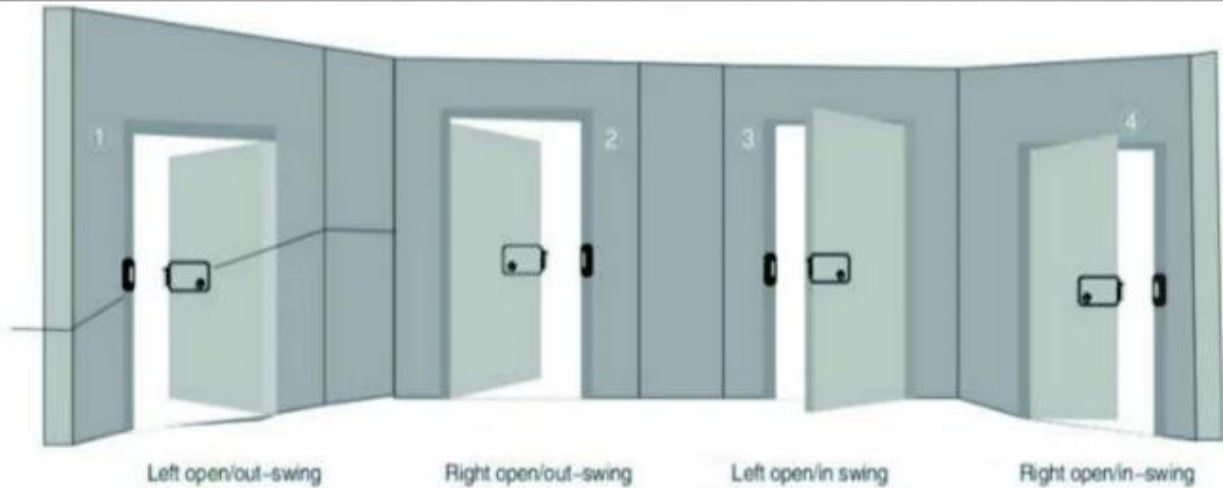

Electric control locks all kinds installation schematic diagram

Packing & Delivery

Shipping Way

We have strong cooperation with DHL, FEDEX, TNT, UPS, EMS, Forwarder by SEA and By AIR
You also can choose your own shipping forwarder.

Packaging

Magnetic Lock packaging: 1unit per box, 10pcs per carton,
Carton size : 26*26*10cm , Gross Weight :46kg. 50 cartons per pallet