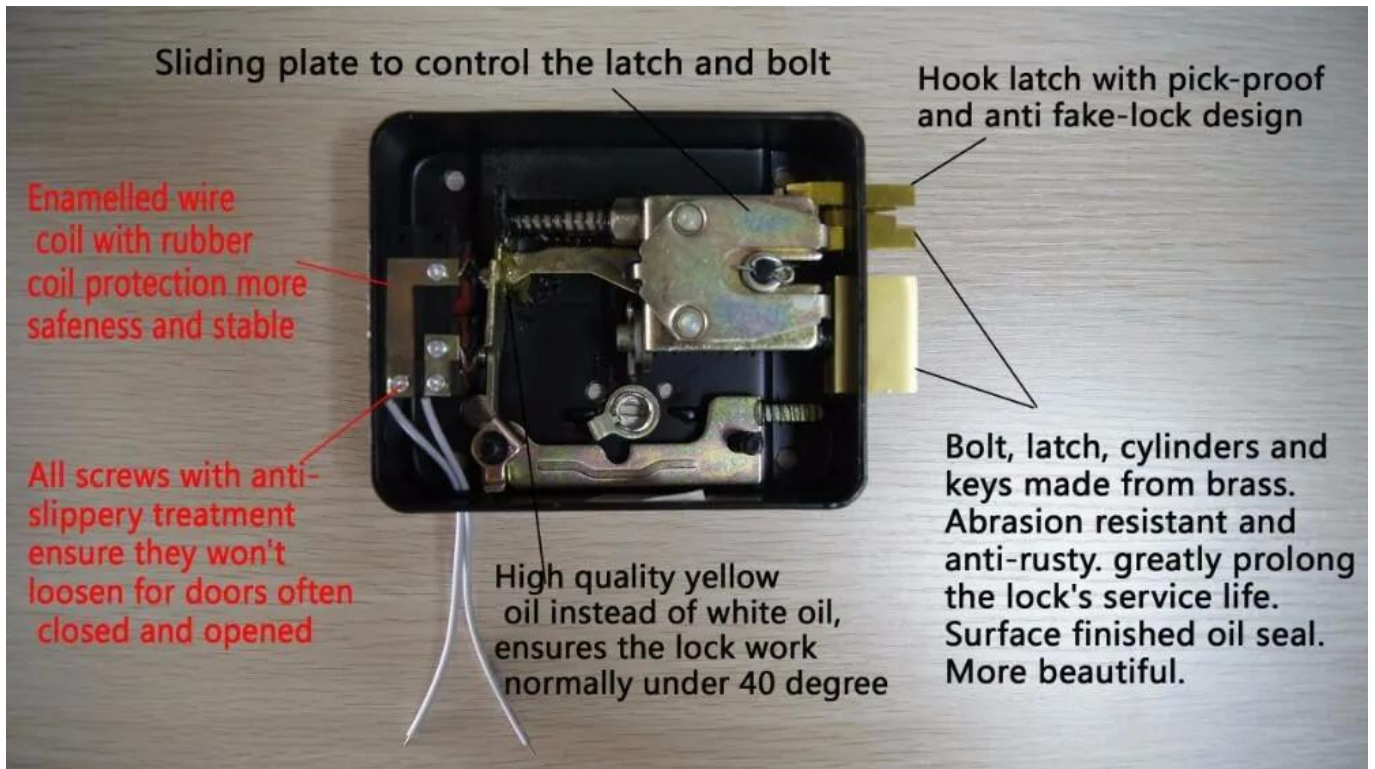

The coil inside the lock is flame proof. It will not be on fire when operating a long time. if power on but the lock can not function, please check the installation or send it to the agent to repair.
The internal structure of this lock has been improved which will prevent from opening the lock by knocking on it. this will make you safer.

Installation Diagram