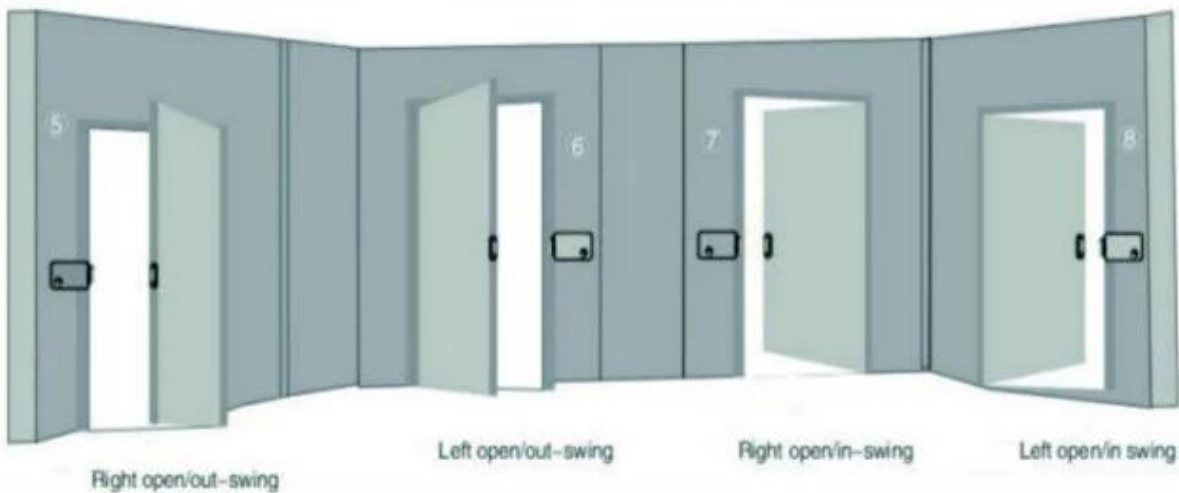

Electric control locks all kinds installation schematic diagram

Packing & Delivery

Shipping Way

We have strong cooperation with DHL, FEDEX, TNT, UPS, EMS, Forwarder by SEA and By AIR
You also can choose your own shipping forwarder.

Packaging

Magnetic Lock packaging: 1unit per box, 10pcs per carton,
Carton size : 26*26*10cm , Gross Weight :46kg. 50 cartons per pallet