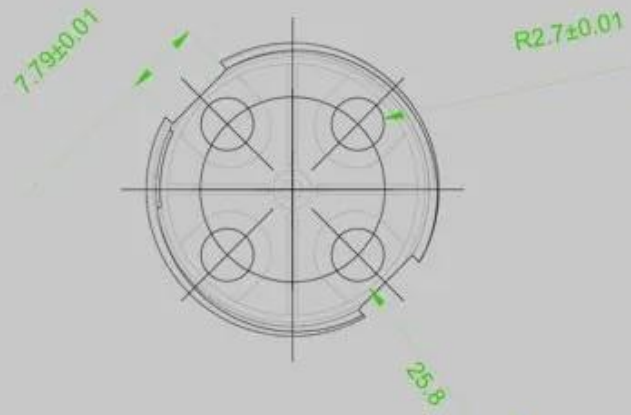

Product Description

STYLE

Applications of our RFID Waste Bin Tag:

RFID is widely used to automate garbage collection. Our RFID tags can be placed inside or outside of trash cans. The tags are read using a RFID reader that is utilized by the drivers in the collection trucks.

Keeping track of trash bins manually requires time and mistakes are made. Trash containers with RFID tags allow waste management companies to operate more efficiently. It helps manage individual carts and customers. The tags have a unique programmed number that associates to a garbage cart and an address.

MULTI ANGLE VIEWS

worm tag

Easily to be screwed onto the specific area of the waste bin
With its robust housing, it could withstand the harsh
environment under the daily operation

READING DISTANCE

Packing & Delivery

Long Distance RFID Garbage Worm Tag UHF RFID Waste Bin Tag

Qty: 100 pcs/bag

Outer carton size: 13*23.5*50cm

Qty: 10boxes/Ctn

Related Products

Our Service

- 1, Any inquires will be replied within 24 hours
- 2, Professional manufacturer and supplier, Welcome to visit our website and our factory
- 3, OEM/ODM Available
- 4, High quality, fashin desing, reasonable & competitive price, fast lead time
- 5, After-sale Service :
 - 1), All products will have been strictly quality checked in house before packing
 - 2), All products will be well packed before shipping
 - 3), All our products have 2-3 year warranty if the damage is not caused by human
- 6, Faster delivery : Around 1~ 5 days for sample order, 7~30 days for bulk order
- 7, Payment : You can pay for the order via : T/T, Western Union, Paypal, Ali trade assurance
- 8, Shipping: We have strong cooperation with DHL, FEDEX, TNT, UPS, EMS, Forwarder by SEA and By AIR, You also can choose your own shipping forwarder.