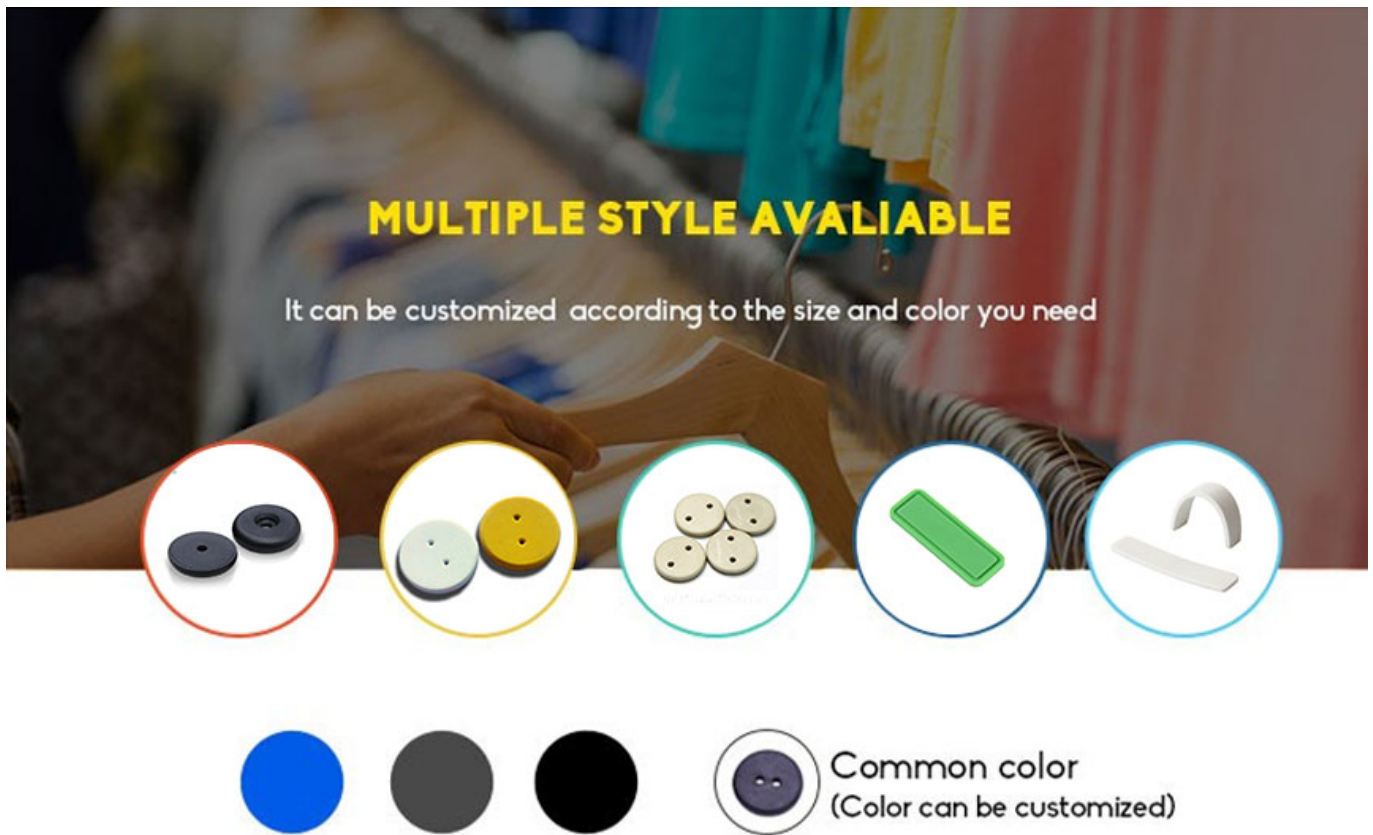

Product Description

RFID Laundry Tag Roll Clothing Label Wash RFID Button Tag UHF Laundry Tags For Hotel Fabric Linen

RFID Laundry Tags is soft, flexible and thin tags, it can be applied quickly and easily in multiple ways - sewn, heat-sealed or pouched - according to your wash process needs. It was designed specifically to meet the rigors of high volume, high pressure wash workflows to help extend the life of your assets and have been tested in real-world laundries for over 200 cycles to ensure guaranteed tag performance and endurance.