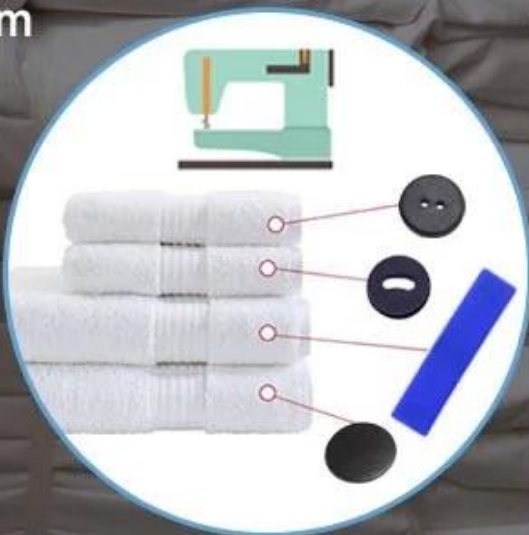

Product Description

RFID Laundry Tag Roll Clothing Label Wash RFID Button Tag UHF Laundry Tags For Hotel Fabric Linen

RFID Laundry Tags is soft, flexible and thin tags, it can be applied quickly and easily in multiple ways - sewn, heat-sealed or pouched - according to your wash process needs. It was designed specifically to meet the rigors of high volume, high pressure wash workflows to help extend the life of your assets and have been tested in real-world laundries for over 200 cycles to ensure guaranteed tag performance and endurance.

Products Details

READING DISTANCE

$0 \leq LF \leq 3\text{cm}$

$0 \leq HF \leq 8\text{cm}$

$0 \leq UHF \leq 8\text{m}$

Application

Application Image

Inner Box Package