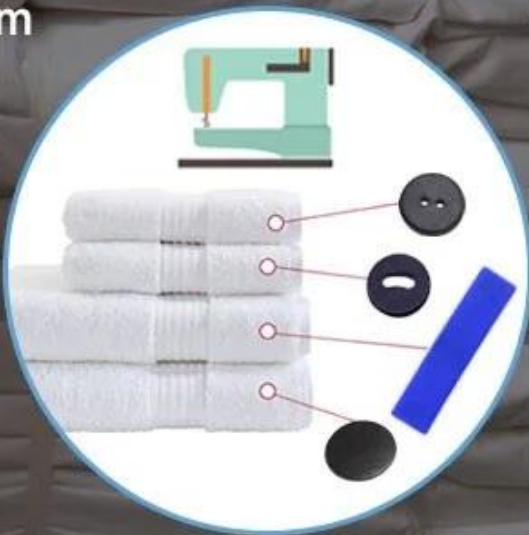

Product Description

RFID Laundry Tags is soft, flexible and thin tags, it can be applied quickly and easily in multiple ways - sewn, heat-sealed or pouched - according to your wash process needs. It was designed specifically to meet the rigors of high volume, high pressure wash workflows to help extend the life of your assets and have been tested in real-world laundries for over 200 cycles to ensure guaranteed tag performance and endurance.

Features:

- 1) Washable identification tag (transponder) for garment application
- 2) Widely used in apparel items, garments, costumes, uniforms, patients' clothing in hospital
- 3) Robust design for harsh laundry environment
- 4) Good chemical resistance, withstand corrosive laundry agents
- 5) 100% water proof, wet-proof, quake-proof, and resist high temperature which is environmentally friendly and harmless to the human body
- 6) Can be used for Applied to clothes management, Security control, Laundry shop (including industrial laundry) or some odious environment
- 7) Chip is customized according to your system

I
m
p
i
n
j
M
o
n
C
h
a
p
t
e
r
,
A
l
i
e
n
H
3
3
-
5
m
(
D
e
p
r
t
m
e
n
t
o
f
I
n
t
e
r
n
a
t
i
o
n
a
l
B
u
s
i
n
e
s
s
)
)

Products Details

PPS button rfid tag

Silicone rfid tag

Fabric rfid tag

READING DISTANCE

$0 \leq LF \leq 3\text{cm}$

$0 \leq HF \leq 8\text{cm}$

$0 \leq UHF \leq 8\text{m}$

Application Image

Inner Box Package

Outside Carton Package

EXW
FCA FOB
CIF CFR

Shipping Way (Just for new customers reference)