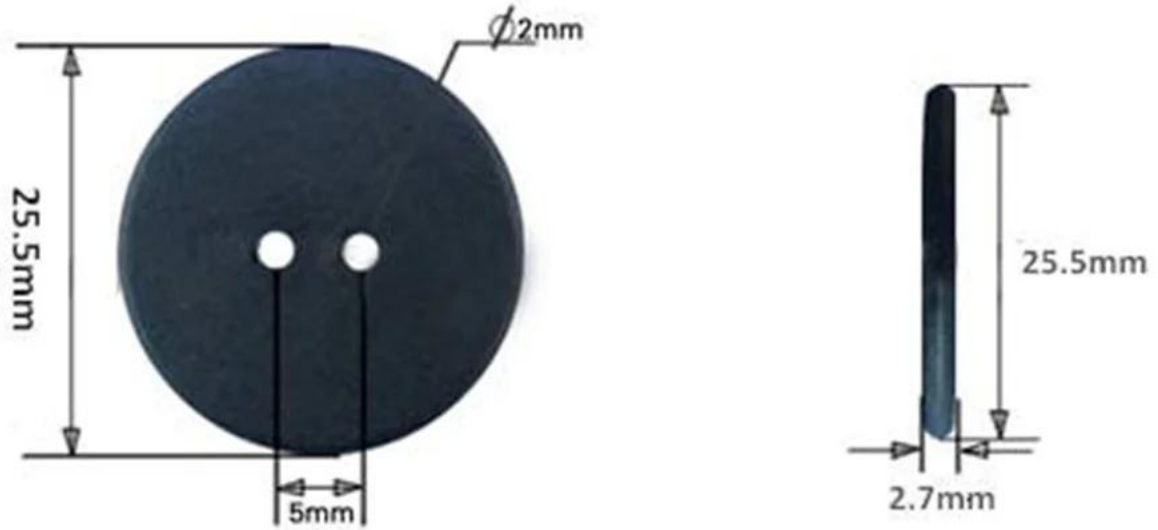

I
m
p
i
n
j
M
o
n
C
h
a
p
t
e
r
,
A
l
i
e
n
H
3
3
-
5
m
(
D
e
p
r
t
m
e
n
t
o
f
I
n
t
e
r
n
a
t
i
o
n
a
l
B
u
s
i
n
e
s
s
)
)

Products Details

PPS button rfid tag

Silicone rfid tag

Fabric rfid tag

READING DISTANCE

$0 \leq LF \leq 3\text{cm}$

$0 \leq HF \leq 8\text{cm}$

$0 \leq UHF \leq 8\text{m}$

Application Image

Inner Box Package

Outside Carton Package

EXW
FCA FOB
CIF CFR

Shipping Way (Just for new customers reference)