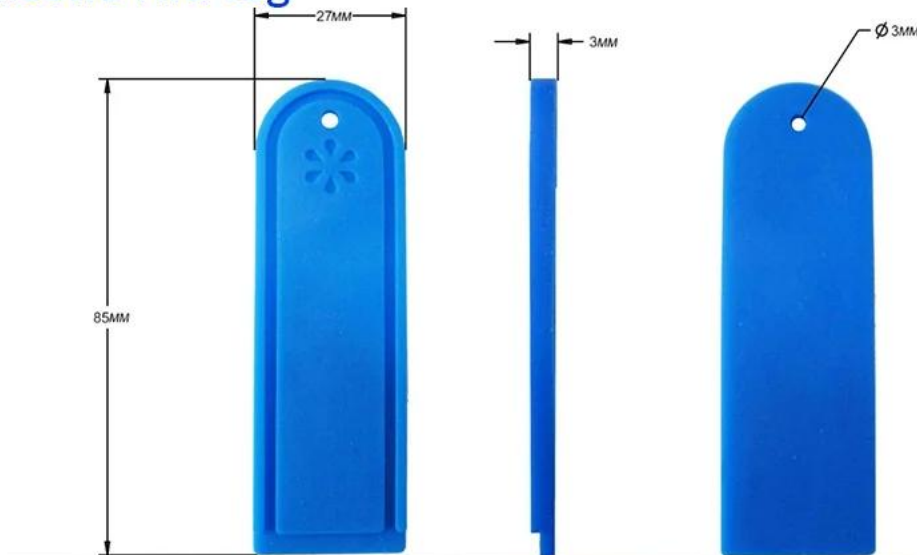

I
m
p
i
n
j
M
o
n
C
h
a
p
t
e
r
,
A
l
i
e
n
H
3
3
-
5
m
(
D
e
p
r
t
m
e
n
t
o
f
I
n
t
e
r
n
a
t
i
o
n
a
l
B
u
s
i
n
e
s
s
)
)

Products Details

PPS button rfid tag

Silicone rfid tag

Fabric rfid tag

READING DISTANCE

$0 \leq LF \leq 3\text{cm}$

$0 \leq HF \leq 8\text{cm}$

$0 \leq UHF \leq 8\text{m}$

Application Image

Inner Box Package

Outside Carton Package

EXW
FCA FOB
CIF CFR

Shipping Way (Just for new customers reference)